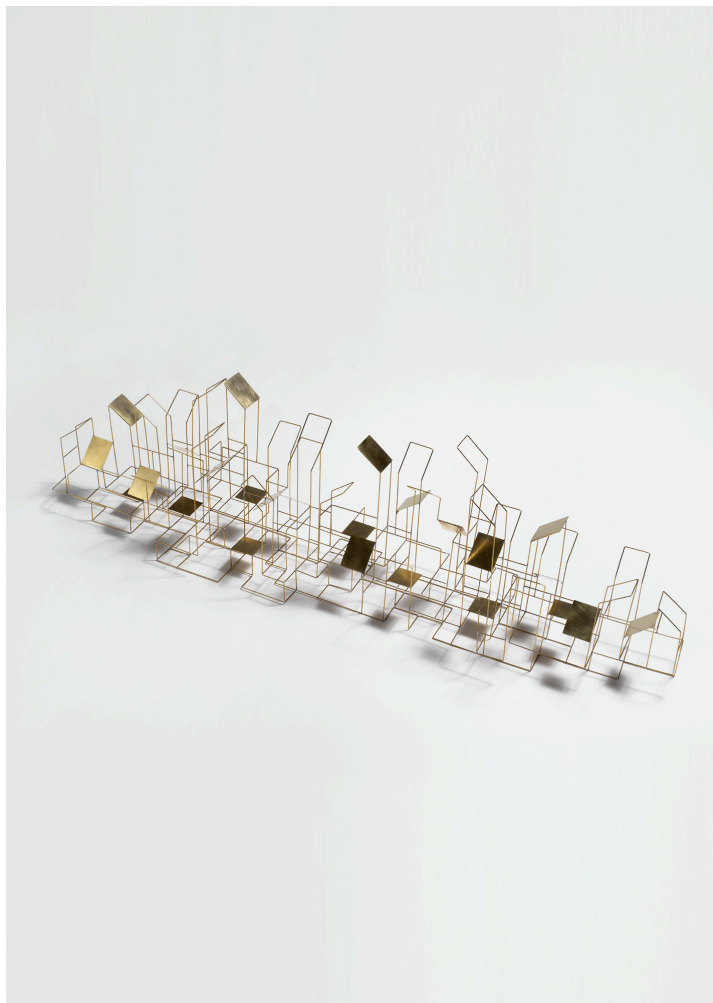

# Negropontes

GALERIE

## SKYLINE

Installations lumineuses / Light Installations

Éric de Dormael

2019

Pièces uniques

Laiton, LED

One of a kind

Brass wall sculpture, LED