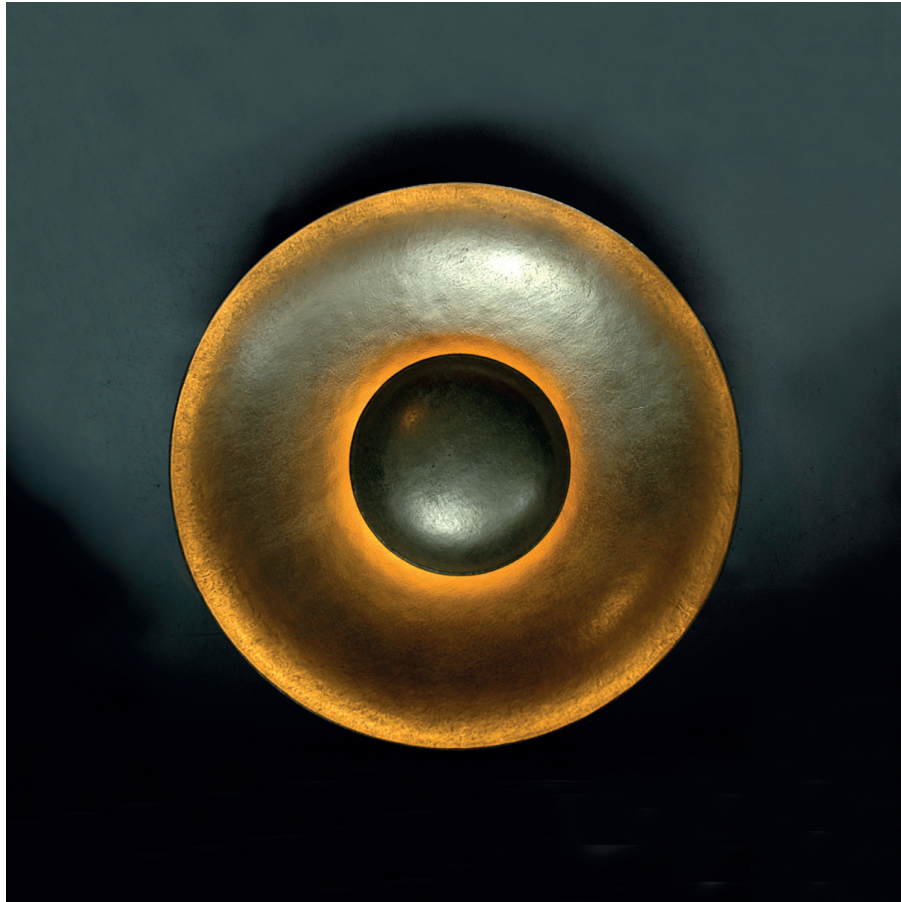

Negropontes

GALERIE

PHEBUS

Luminaire
Lightings

Éric de Dormael

2015

Structure laiton, LED
Customisable

D. 11.8 / 15.7 / 19.6 in
Brass structure, LED
Customisable