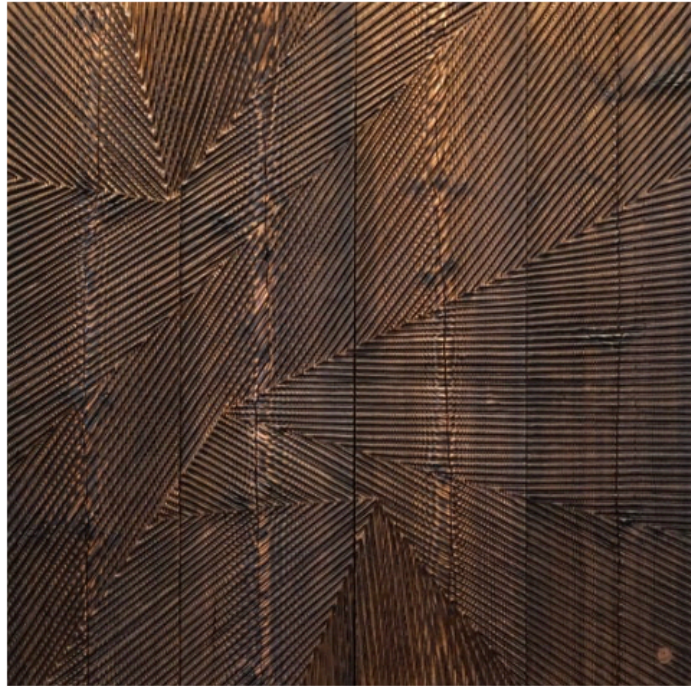

Negropontes

GALERIE

KALÉIDOSCOPE

Panneaux sculptés
Sculpted panels

Etienne Moyat

2022

Pin douglas sculpté
Sculpted douglas pine

CM	H 225	L 210
IN	H 88.5	L 82.6