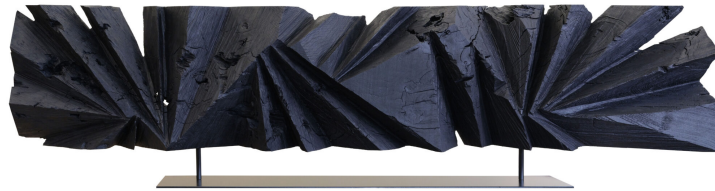

Negropontes

GALERIE

DEEP FOREST

Sculptures

Etienne Moyat

2026

Pin douglas sculpté

Sculpted douglas pine