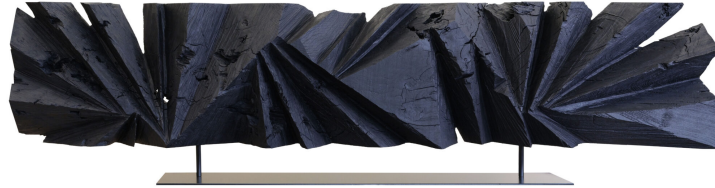

Negropontes

GALERIE

DEEP FOREST

Sculptures

Etienne Moyat

2026

Pin douglas sculpté

Sculpted douglas pine