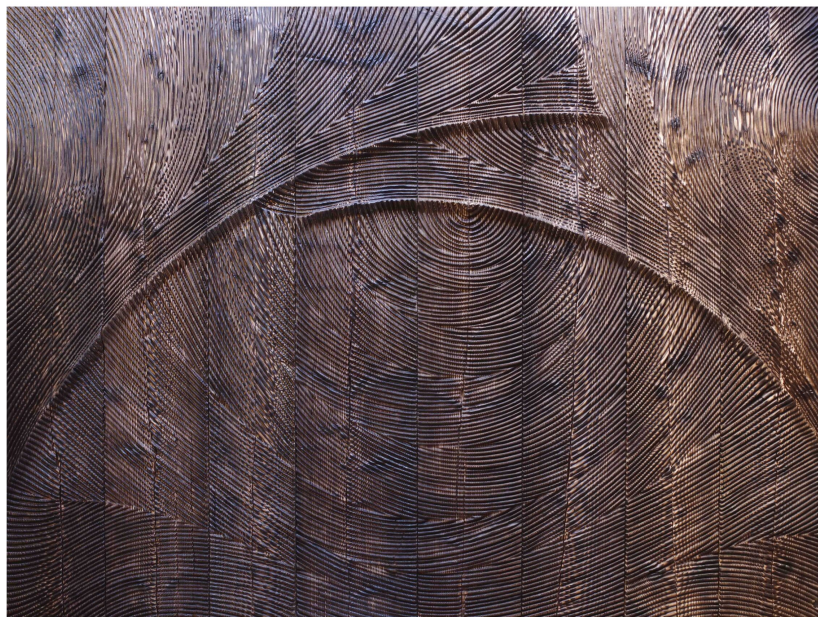

Negropontes

GALERIE

BALANCEMENT

Panneaux sculptés
Sculpted panels

Etienne Moyat

2019

Pin douglas sculpté
Sculpted douglas pine

CM	H 300	L 400
IN	H 118.11	L 157.48