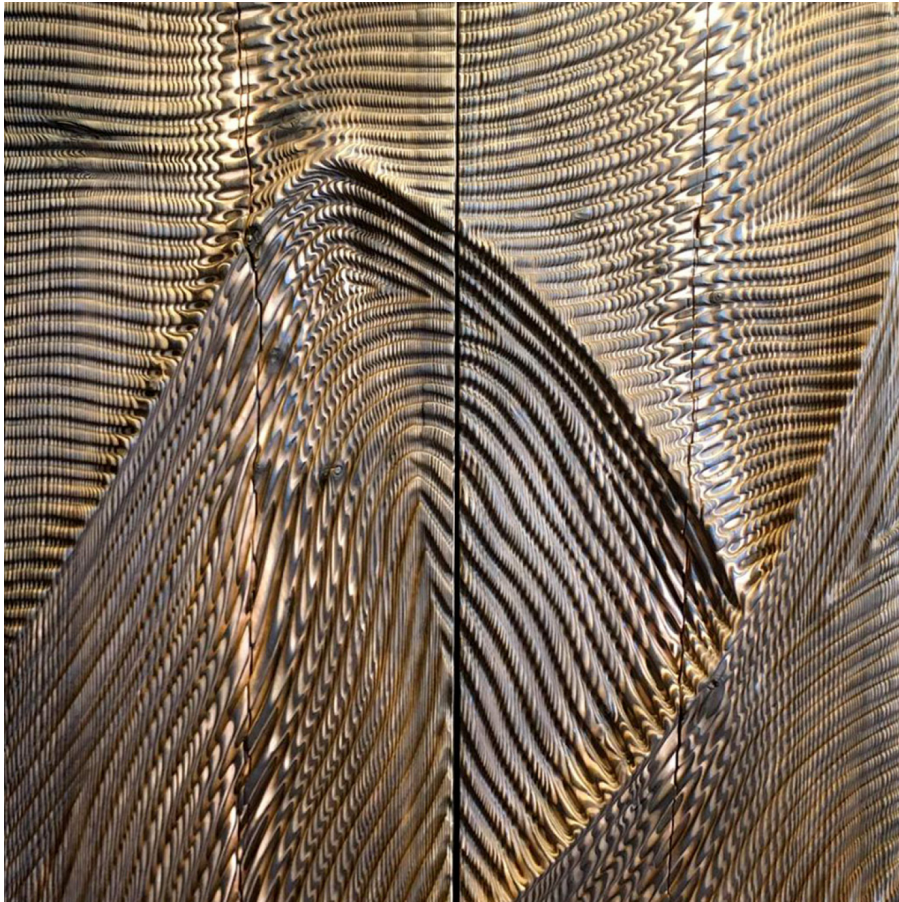

Negropontes

GALERIE

VOILE

Panneaux sculptés
Sculpted panels
Pannelli scultorei

Etienne Moyat

2023

Pin Douglas
Douglas wood

| | | | |
|-----------|--------|--------|-------|
| CM | H 157 | L 100 | P 8 |
| IN | H 61.8 | L 39.3 | P 3.1 |