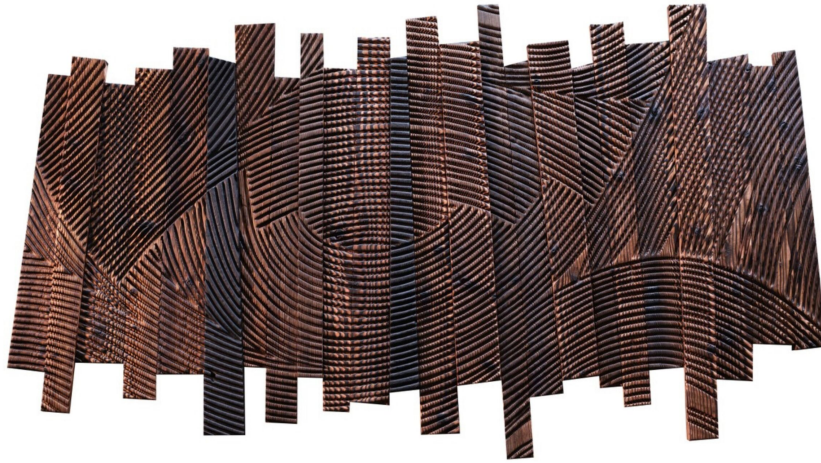

Negropontes

GALERIE

SÉQUENCES

Panneaux sculptés
Sculpted panels
Pannelli scultorei

Etienne Moyat

2026

Pin douglas sculpté
Sculpted douglas pine

CM	H 170	L 320
IN	H 66.9	L 125.9