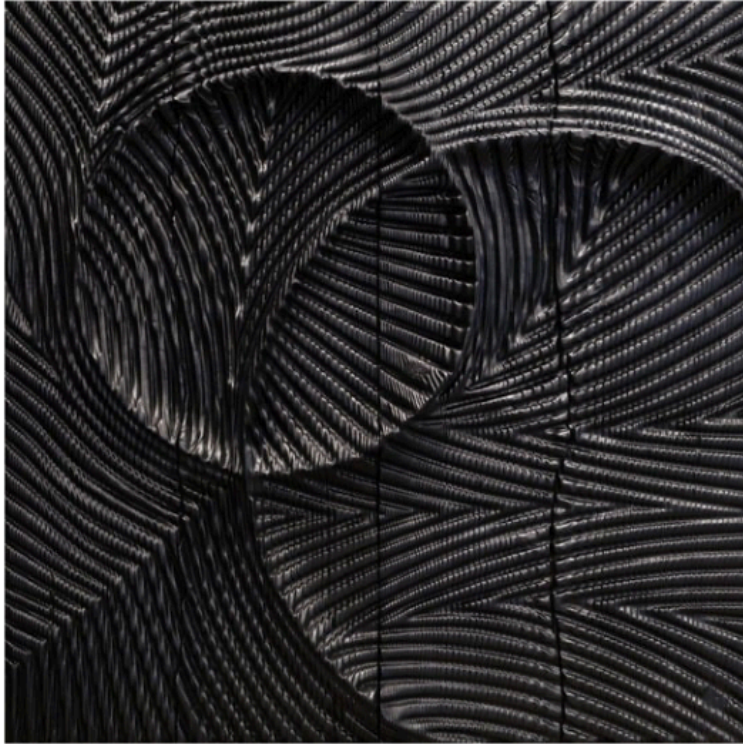

Negropontes

GALERIE

RINGS

Panneaux sculptés
Sculpted panels
Pannelli scultorei

Etienne Moyat

2023

Pin Douglas
Douglas wood

CM	H 100	L 100	P 8
IN	H 39.3	L 39.3	P 3.1