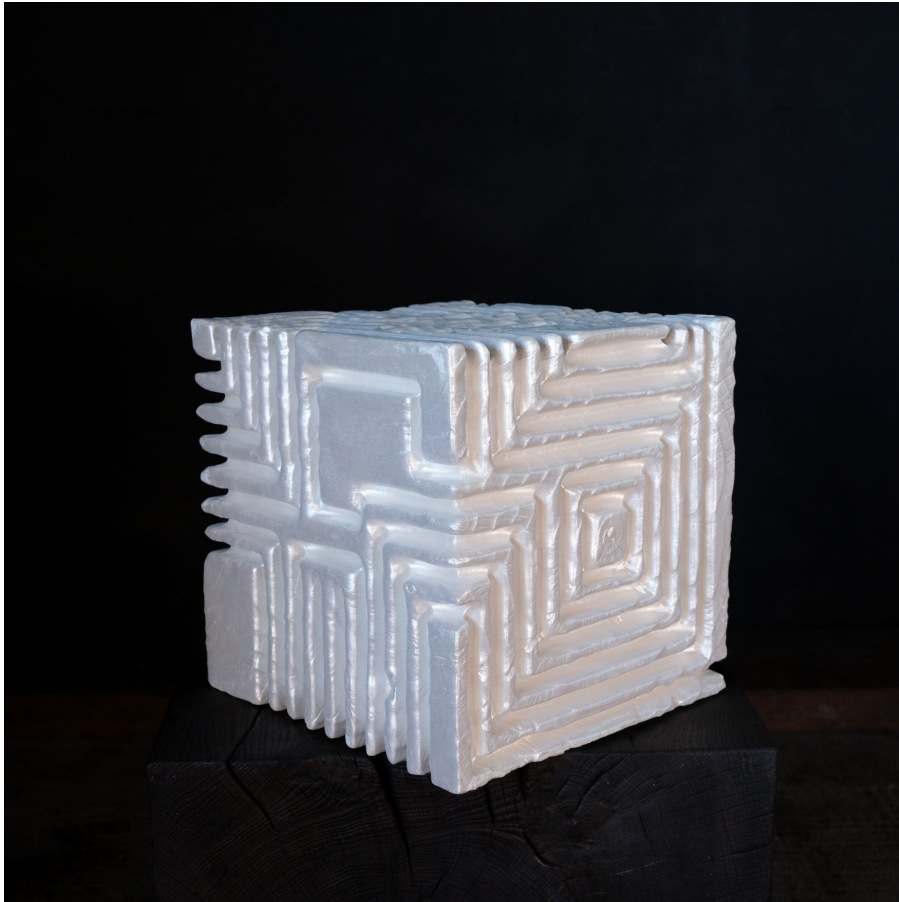

Negropontes

GALERIE

LABYRINTHE VI

Sculptures
Sculpture

Etienne Moyat

2026

Cube sculpté en bois
Cèdre nacré
Pièce unique
Wood sculpted cube
Mother of pearl cedar
One-off

CM	H 30	L 30
IN	H 11.81	L 11.81