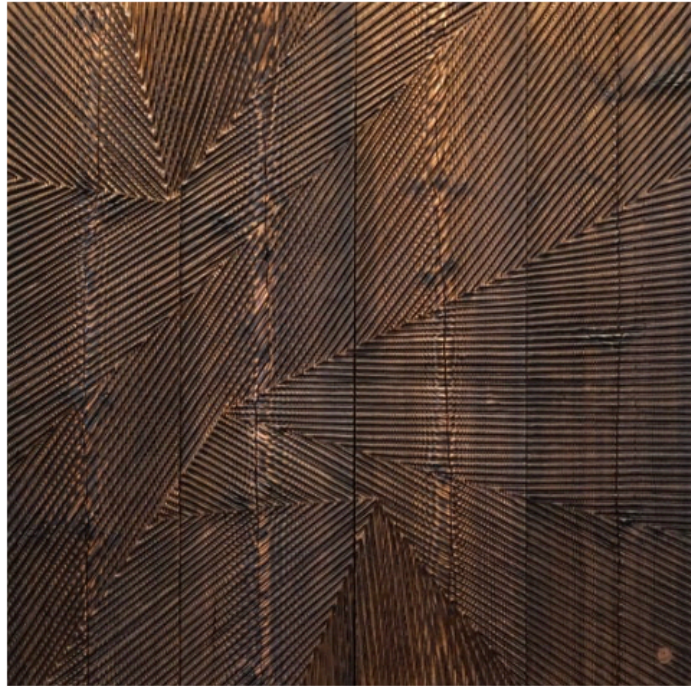

# Negropontes

GALERIE

## **KALÉIDOSCOPE**

Panneaux sculptés  
Sculpted panels  
Pannelli scultorei

**Etienne Moyat**

2022

Pin douglas sculpté  
Sculpted douglas pine

<b>CM</b>	H 225	L 210
<b>IN</b>	H 88.5	L 82.6