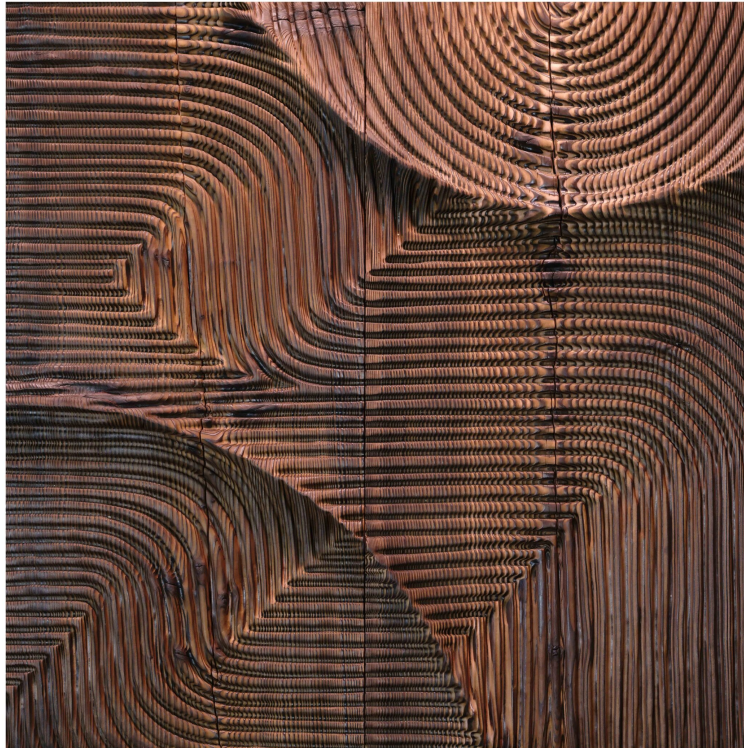

Negropontes

GALERIE

ESTUAIRE

Panneaux sculptés
Sculpted panels
Pannelli scultorei

Etienne Moyat

2026

Pin douglas sculpté
Sculpted douglas pine

CM	H 120	L 119.5
IN	H 47.2	L 47