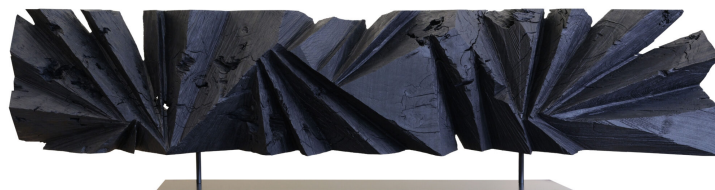

Negropontes

GALERIE

DEEP FOREST

Sculptures
Sculture

Etienne Moyat

2026

Pin douglas sculpté
Sculpted douglas pine

CM	H 60	L 270	P 19
IN	H 23.6	L 106.3	P 7.4