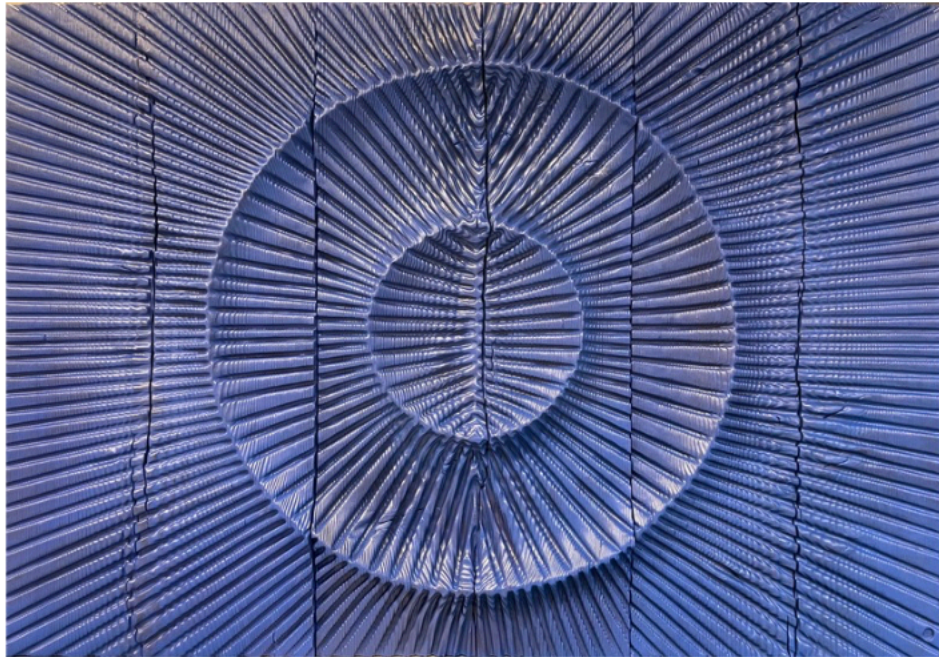

Negropontes

GALERIE

BLUE CIRCLES

Panneaux sculptés
Sculpted panels
Pannelli scultorei

Etienne Moyat

2024

Pin Douglas
Douglas wood

CM	H 152	L 106	P 8
IN	H 41.7	L 59.8	P 3.1