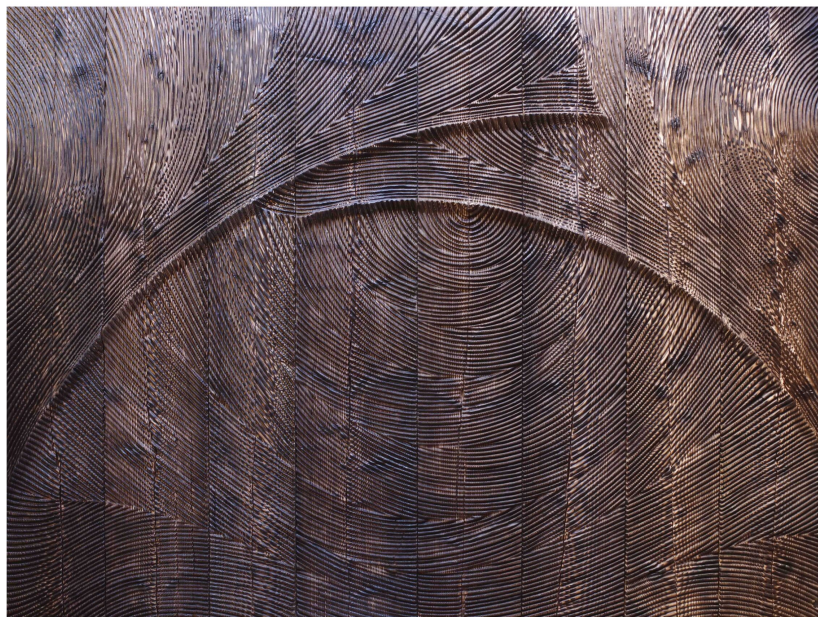

Negropontes

GALERIE

BALANCEMENT

Panneaux sculptés
Sculpted panels
Pannelli scultorei

Etienne Moyat

2019

Pin douglas sculpté
Sculpted douglas pine

CM	H 300	L 400
IN	H 118.11	L 157.48