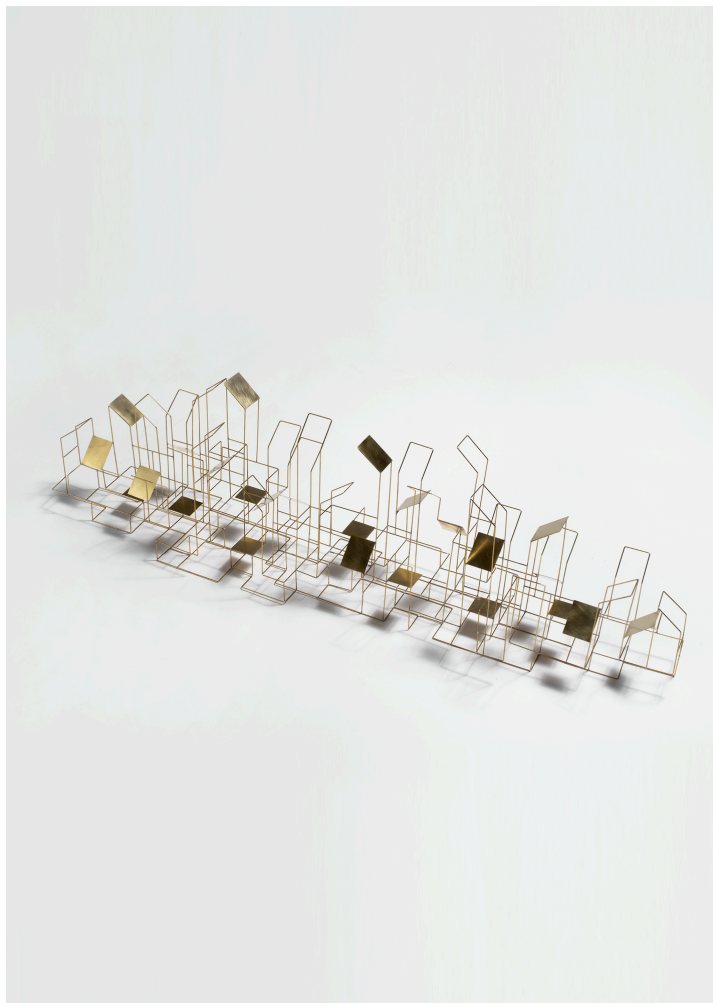

# Negropontes

GALERIE

## SKYLINE

Installations lumineuses / Light Installations

Éric de Dormael

2019

Pièces uniques

Laiton, LED

One of a kind

Brass wall sculpture, LED

<b>CM</b>	H 25	L 60	D 20
<b>IN</b>	H 9.8	L 23.6	D 7.8