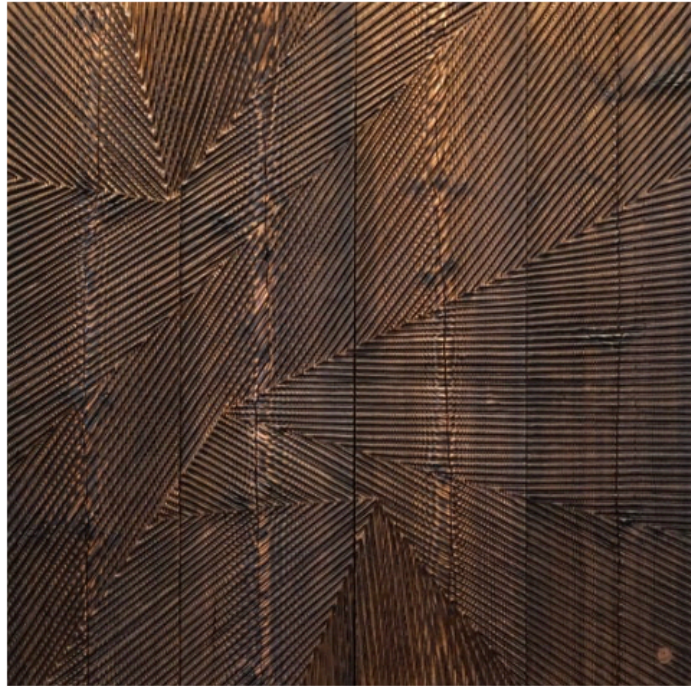

# Negropontes

GALERIE

## **KALEIDOSCOPE**

Panneaux sculptés  
Sculpted panels

**Etienne Moyat**

2022

Pin douglas sculpté  
Sculpted douglas pine

<b>CM</b>	H 225	L 210
<b>IN</b>	H 88.5	L 82.6