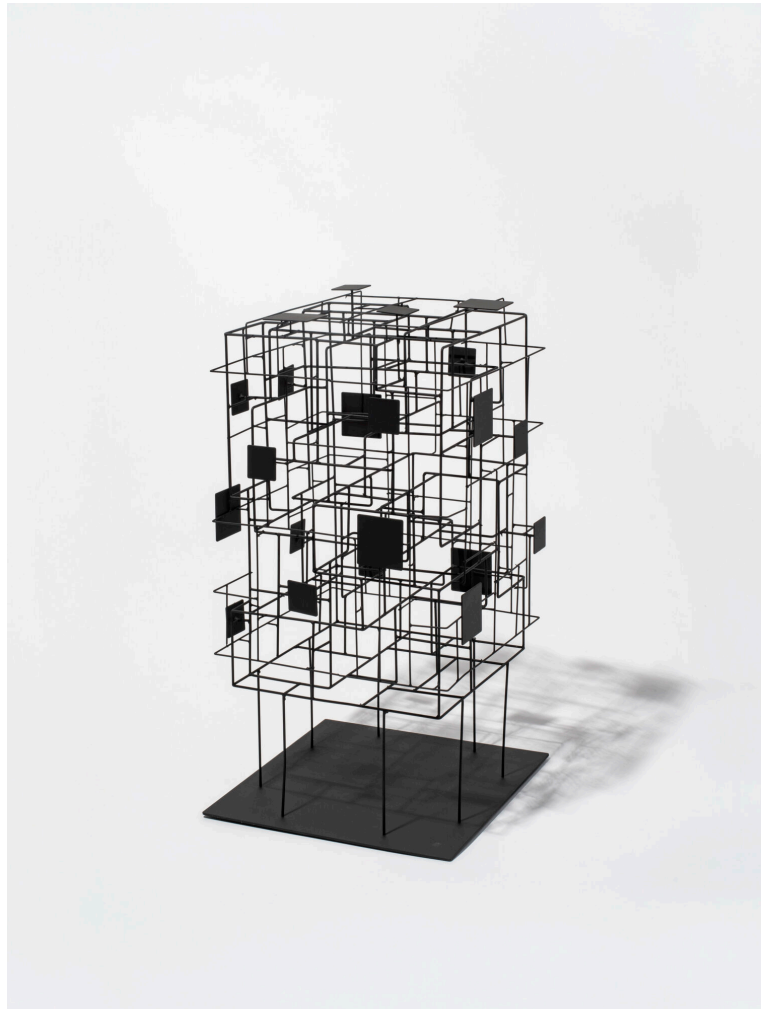

ERIC DE DORMAEL

BLACK-CUBIK

Sculptures
2024

Laiton patiné noir
Pièce unique

Black patinated brass
One-off

CM	H 18	L 18	D 32
IN	H 7	L 7	D 12.5