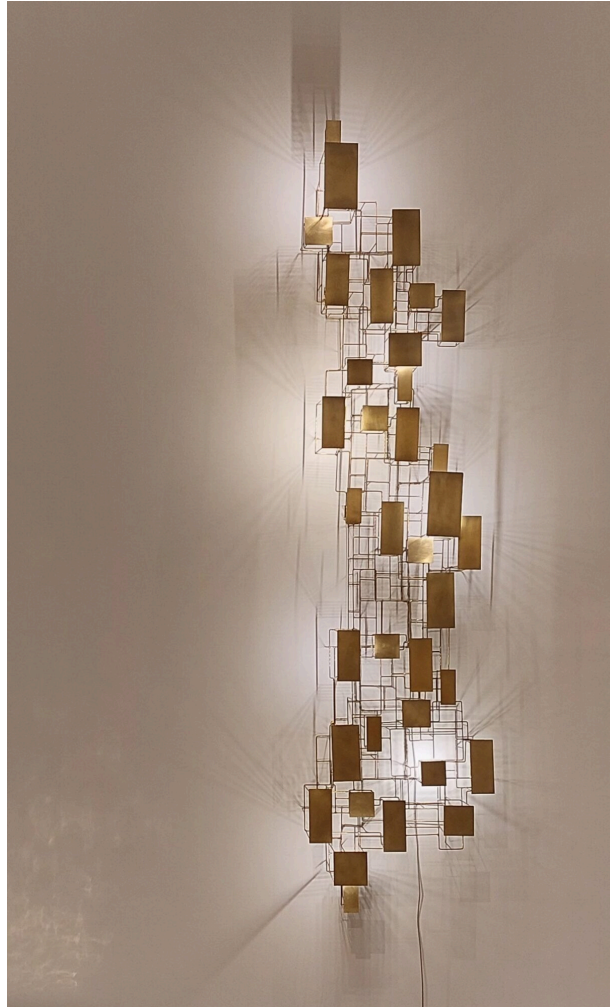

Glazed ceramic
One off

CM	H 38	L 24	D 11
IN	H 14.9	L 9.4	D 4.3

BENJAMIN POULANGES

ORIGINE VII

Céramiques / Ceramics
2022

Céramique émaillé
Pièce unique

Glazed ceramic
One off

CM	H 39	L 35
IN	H 15.3	L 13.7

BENJAMIN POULANGES

ORIGINE X

Céramiques / Ceramics
2022

Céramique émaillé

Glazed ceramic

CM	H 47	L 26
IN	H 18.5	L 10.2

ERIC DE DORMAEL

PILOTIS

Installations lumineuses / Light Installations
2017

Pièces uniques
Sculpture en laiton, LED

One of a kind
Brass sculpture, LED

CM	H 157	L 40	D 22
IN	H 61.8	L 15.7	D 8.6

PERRIN & PERRIN
PINTON

PLÉIADE

Tapis / Rugs
2022