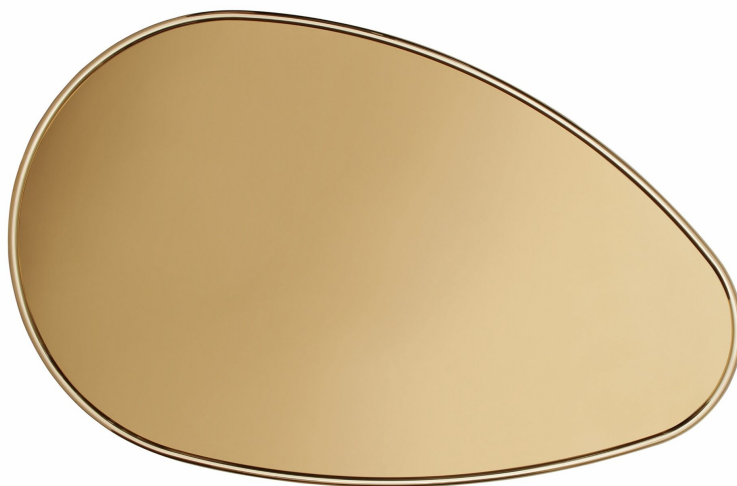

HERVE LANGLAIS

MUSE

Miroirs / Mirrors
2014

Série limitée à 8 pièces + 4
Feuille en laiton poli

Limited edition of 8 pieces + 4
Polished brass leaf

CM	H 95	L 140
IN	H 50.5	L 78