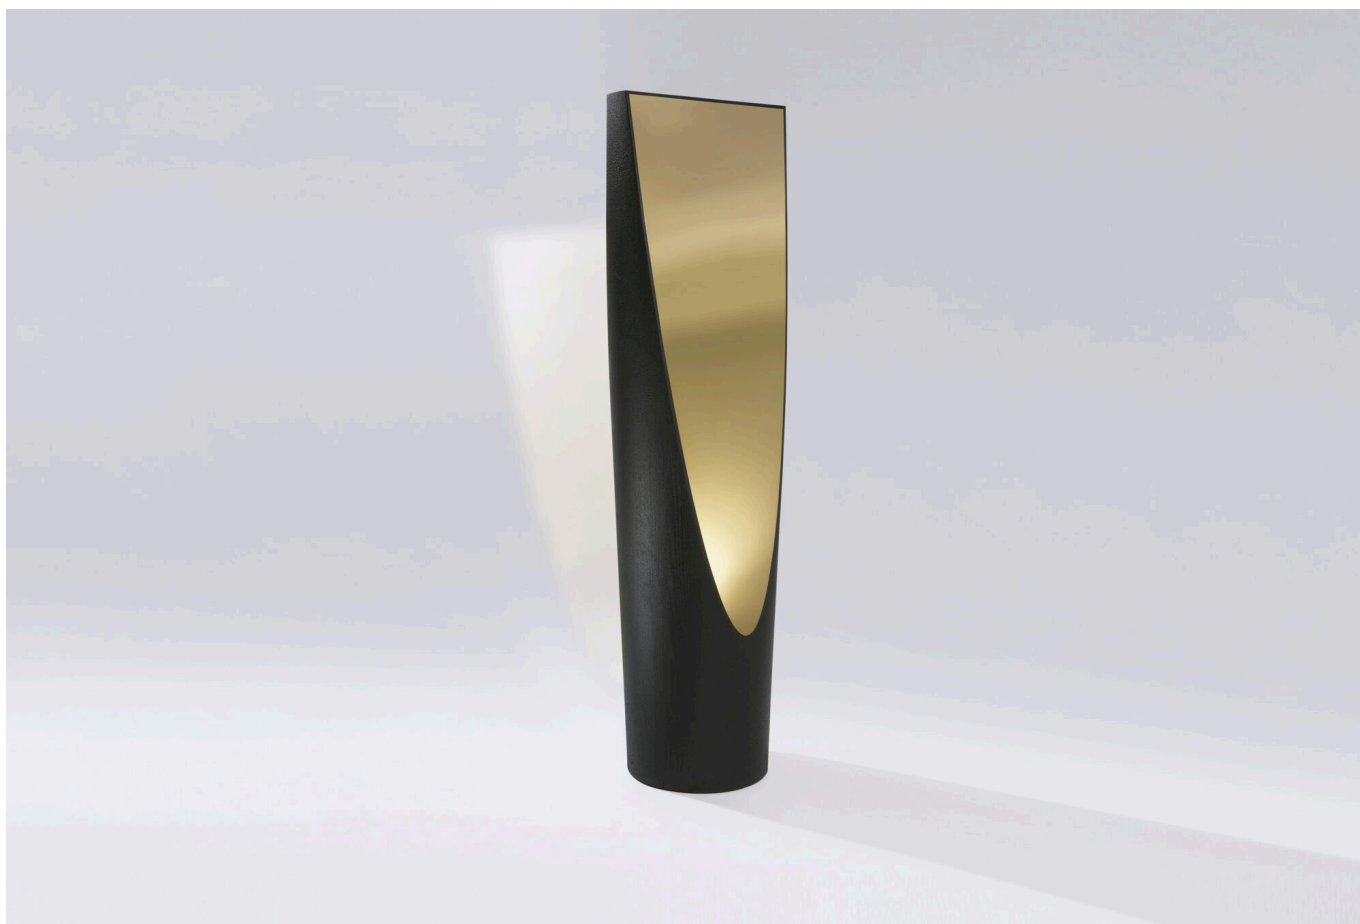

HERVE LANGLAIS

CIEL ET TERRE

Miroirs / Mirrors
2014

Bois brulé , Miroir en laiton poli
Pièce unique

Burnt wood, mirror in polished brass
One off

CM	H 210	L 60	D 45
IN	H 82.6	L 23.6	D 17.7