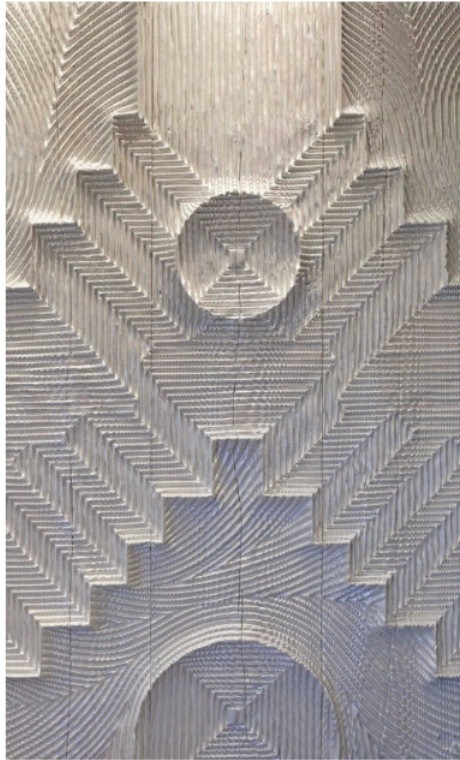

## **CREMINO**

Consoles  
2017

Bronze coulé, laiton miroir, onyx orange  
Pièce unique

Cast bronze, mirrored brass, orange onyx  
One off

<b>CM</b>	H 85	L 87	D 32
<b>IN</b>	H 33.5	L 34.2	D 12.6

ETIENNE MOYAT

## **BABEL**

Panneaux sculptés / Sculpted panels  
2022

Pin Douglas

Douglas wood

<b>CM</b>	H 244	L 152	D 8
<b>IN</b>	H 96.06	L 59.84	D 3.14

MAURO MORI