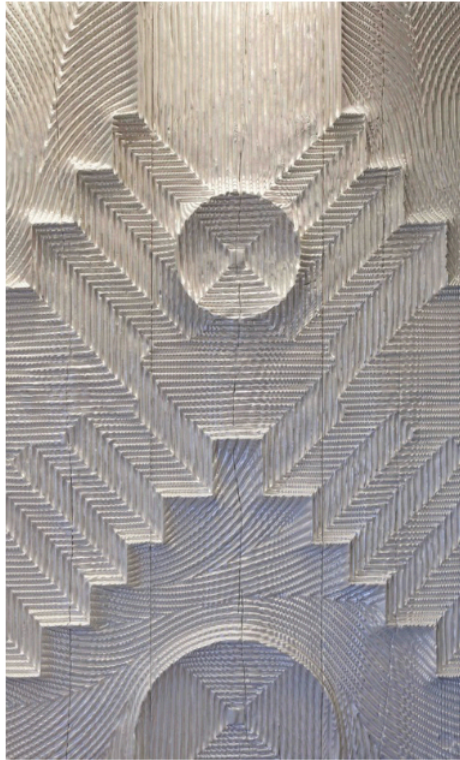

GIANLUCA PACCHIONI

CREMINO

Guéridons / Side tables
2019

Bronze, laiton, Onyx orange
Pièces unique

Bronze, brass, orange Onyx
One off

CM	H 45	L 37	D 37
IN	H 17.7	L 14.6	D 14.6

GIANLUCA PACCHIONI

CREMINO

Consoles
2017

Bronze coulé, laiton miroir, onyx orange
Pièce unique

Cast bronze, mirrored brass, orange onyx
One off

CM	H 85	L 87	D 32
IN	H 33.5	L 34.2	D 12.6

ETIENNE MOYAT

BABEL

Panneaux sculptés / Sculpted panels
2022