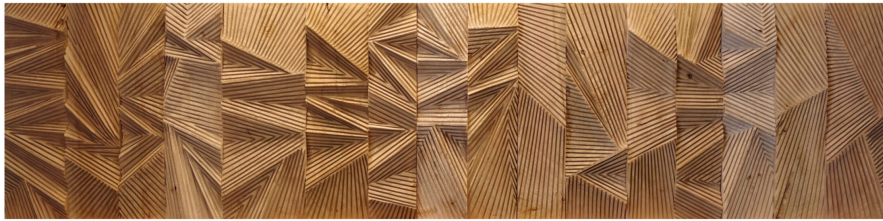

ETIENNE MOYAT

ZIG ZAG

Panneaux sculptés / Sculpted panels
2022

Chêne

Oak wood

CM	H 100	L 400
IN	H 39.3	L 157.4