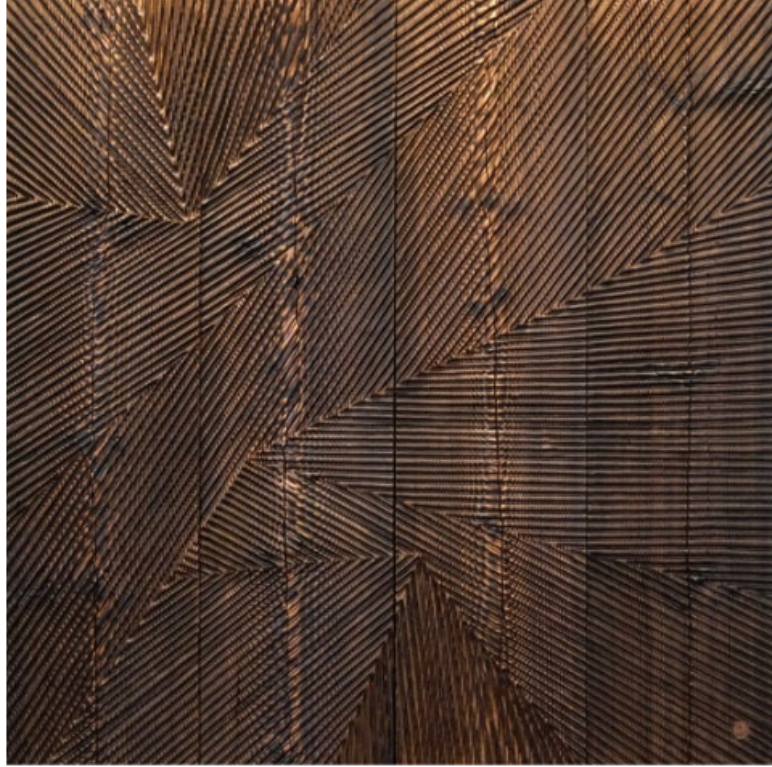

ETIENNE MOYAT

KALEIDOSCOPE

Panneaux sculptés / Sculpted panels
2022

Pin douglas sculpté

Sculpted douglas pine

CM	H 225	L 210
IN	H 88.5	L 82.6