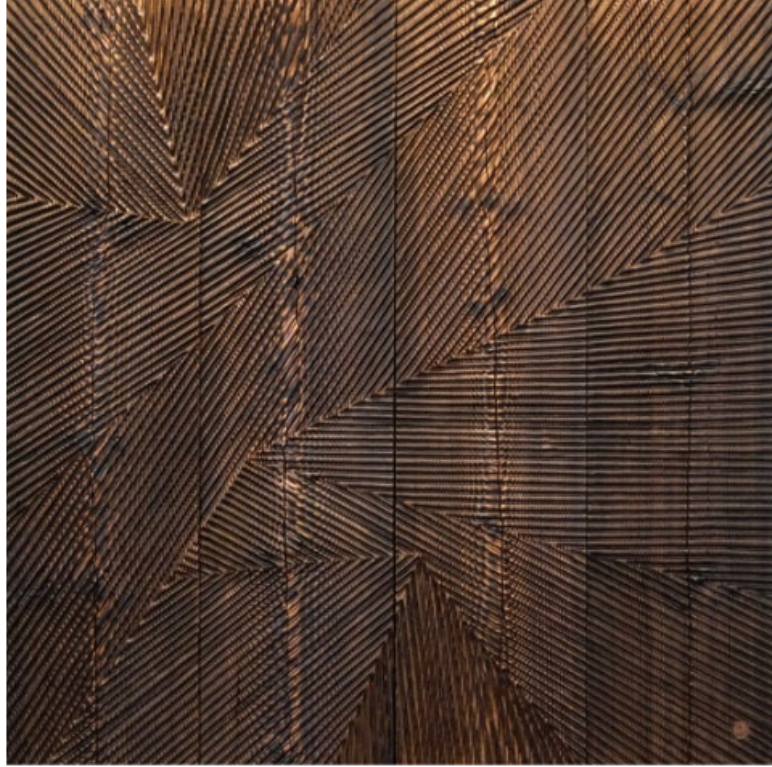

DUNES

Panneaux sculptés / Sculpted panels
2022

Pin Douglas

Douglas wood

CM	H 163	L 163
IN	H 64.1	L 64.1

ETIENNE MOYAT

KALEIDOSCOPE

Panneaux sculptés / Sculpted panels
2022