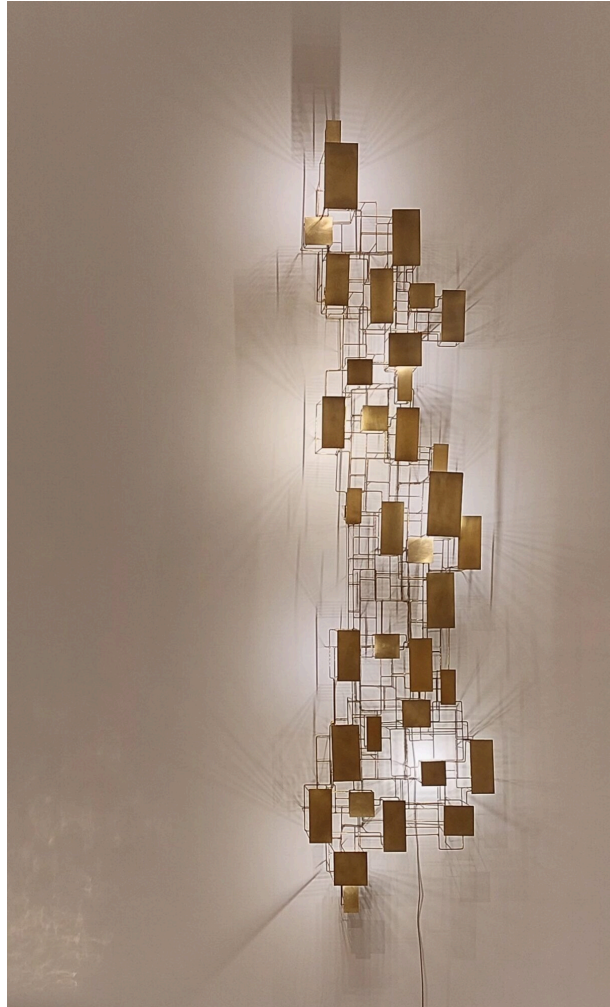

ERIC DE DORMAEL

PILOTIS

Installations lumineuses / Light Installations
2017

Pièces uniques
Sculpture en laiton, LED

One of a kind
Brass sculpture, LED

CM	H 157	L 40	D 22
IN	H 61.8	L 15.7	D 8.6