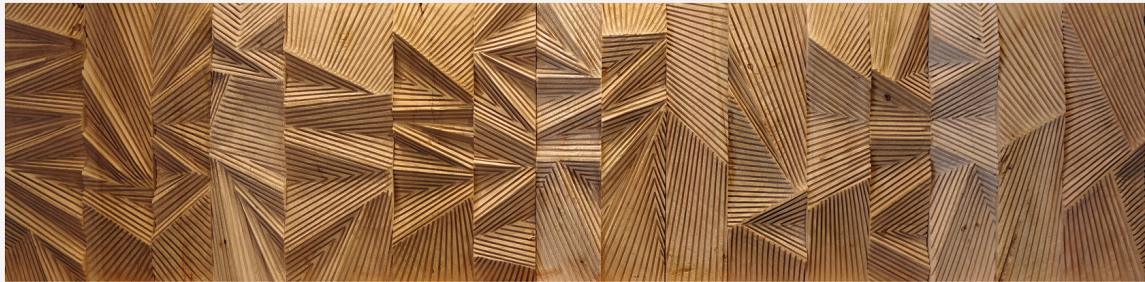

ETIENNE MOYAT

ZIG ZAG

Panneaux sculptés / Sculpted panels
2022

Chêne

Oak wood

CM	H 100	L 400
IN	H 39.3	L 157.4

ERWAN BOULLOUD

YARETA II