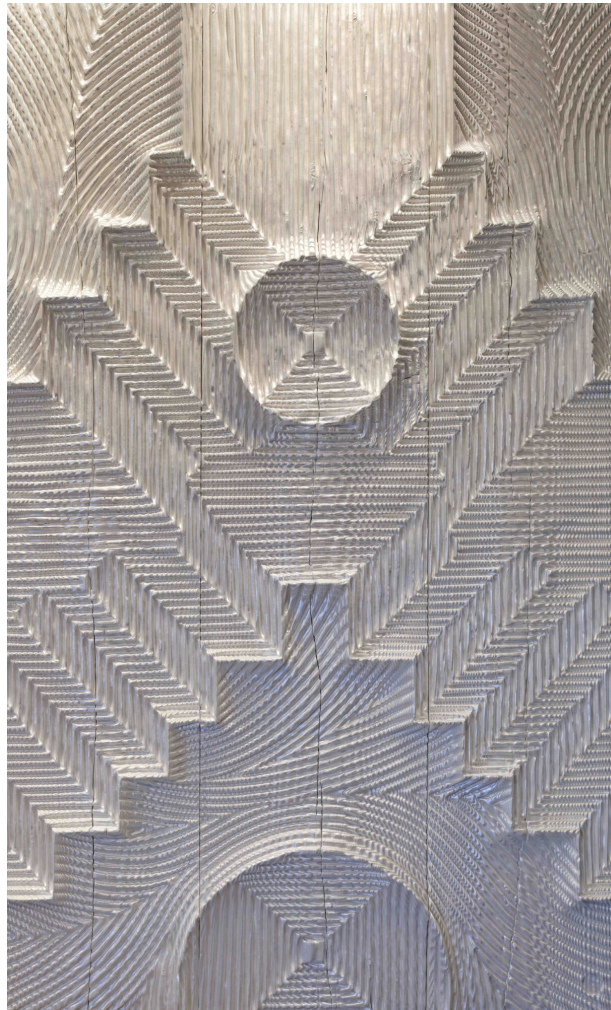

ETIENNE MOYAT

BABEL

Panneaux sculptés / Sculpted panels
2022

Pin Douglas

Douglas wood

CM	H 244	L 152	D 8
IN	H 96.06	L 59.84	D 3.14