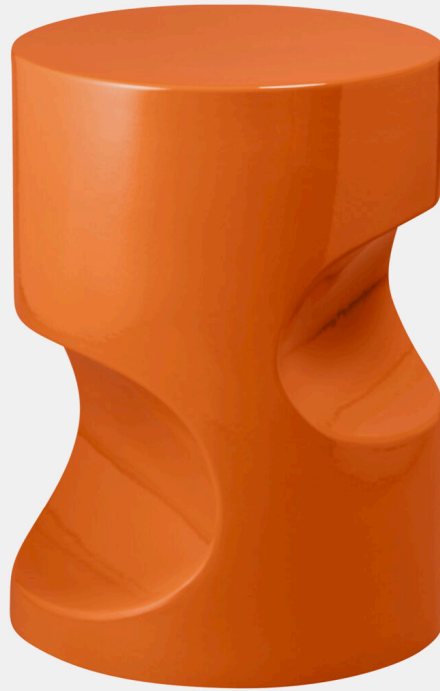

Patinated bronze sculpture
Limited edition 8 pieces

CM	H 23	L 19.5	D 8
IN	H 9	L 7.5	D 3.14

MIRCEA CANTOR

TAKE THE WORLD INTO THE WORLD

Sculptures
2018

Bronze
Série limitée à 7 + 2

Bronze
Limited edition of 7 + 2

CM D 27
IN D 10.62

HERVE LANGLAIS

FETICHE

Outdoor - Tabourets / Outdoor - Stools
2013

Pouf / Guéridon en céramique émaillée, 12 couleurs

Stool / Side table in enamelled ceramic, 12 colors

CM	H 48	D 35
IN	H 21.6	D 15.7