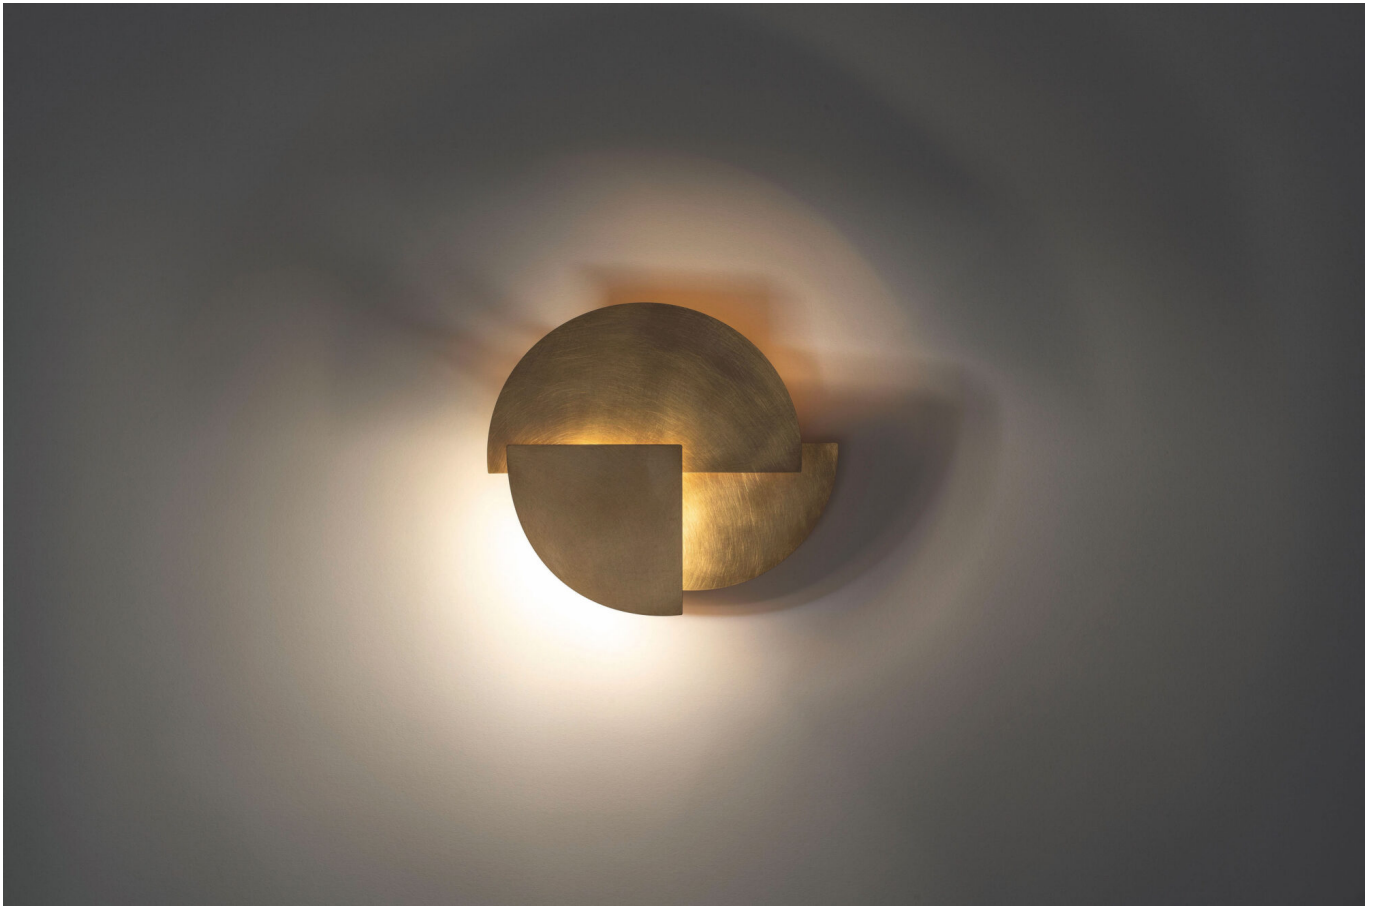

CANYON

Installations
2021

Sculpture en crin de cheval
Pièce unique

Horsehair sculpture
One off

CM	H 301	L
IN	H 118.5	

ERIC DE DORMAEL

CELEST

Luminaire / Lightings
2021

Laiton et LED

S : H 21 W 19 cm / H 8.2 W 7.4 in

M : H 28 L 31 cm / H 11 W 12.2 in

Brass and LED

S: H 21 W 19 cm / H 8.2 W 7.4 in

M: H 28 L 31 cm / H 11 W 12.2 in

JEAN-CHRISTOPHE MALAVAL

ATLANTIS