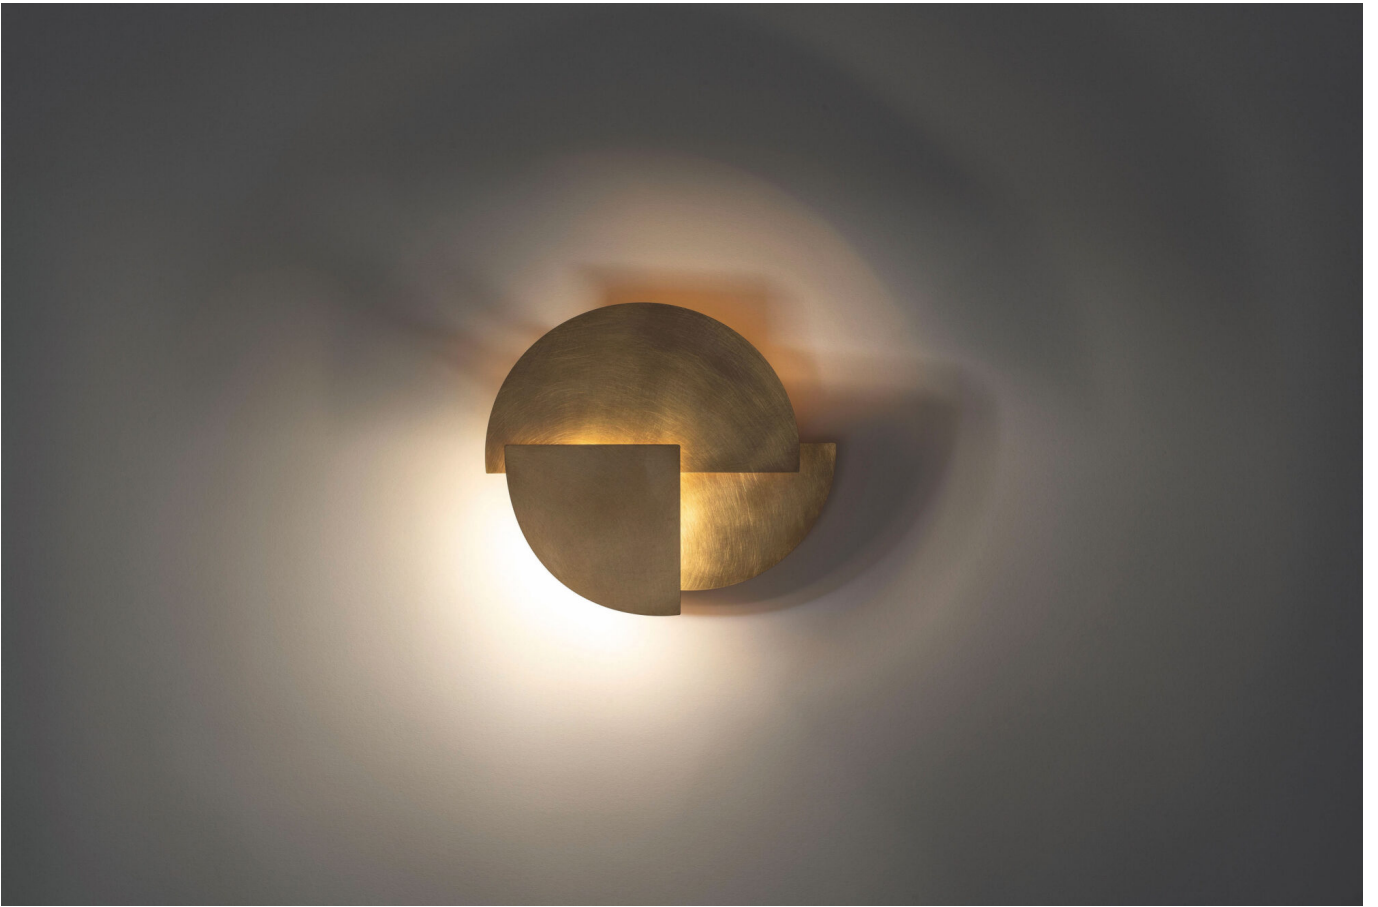

ERIC DE DORMAEL

CELEST

Luminaire / Lightings
2021

Laiton et LED

S : H 21 W 19 cm / H 8.2 W 7.4 in

M : H 28 L 31 cm / H 11 W 12.2 in

Brass and LED

S: H 21 W 19 cm / H 8.2 W 7.4 in

M: H 28 L 31 cm / H 11 W 12.2 in