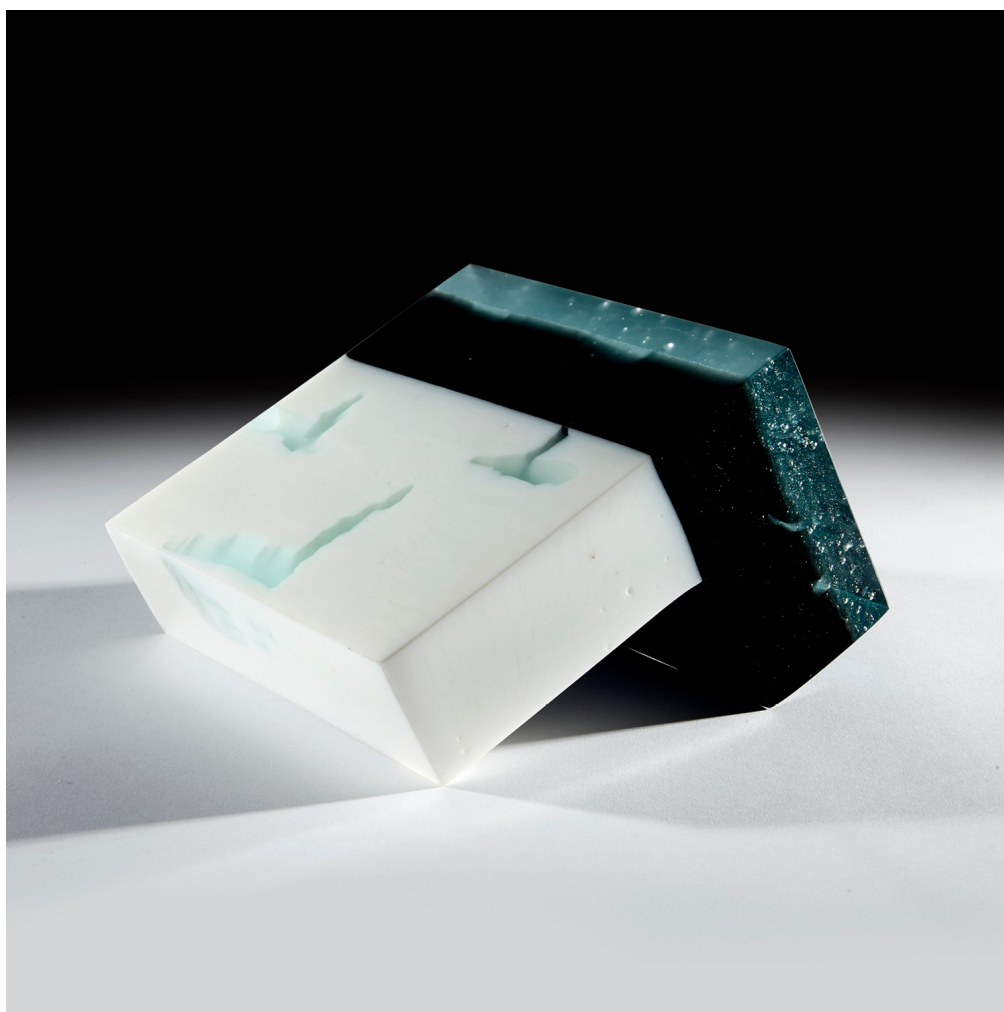

ENTRE CIEL & TERRE

Sculptures en verre / Glass sculptures
2018

Pièce unique
Sculpture en verre "Build in glass"

One off
Glass sculpture "Build in glass"

CM	H 14.7	L 18.3	D 24
IN	H 5.7	L 7.2	D 9.4