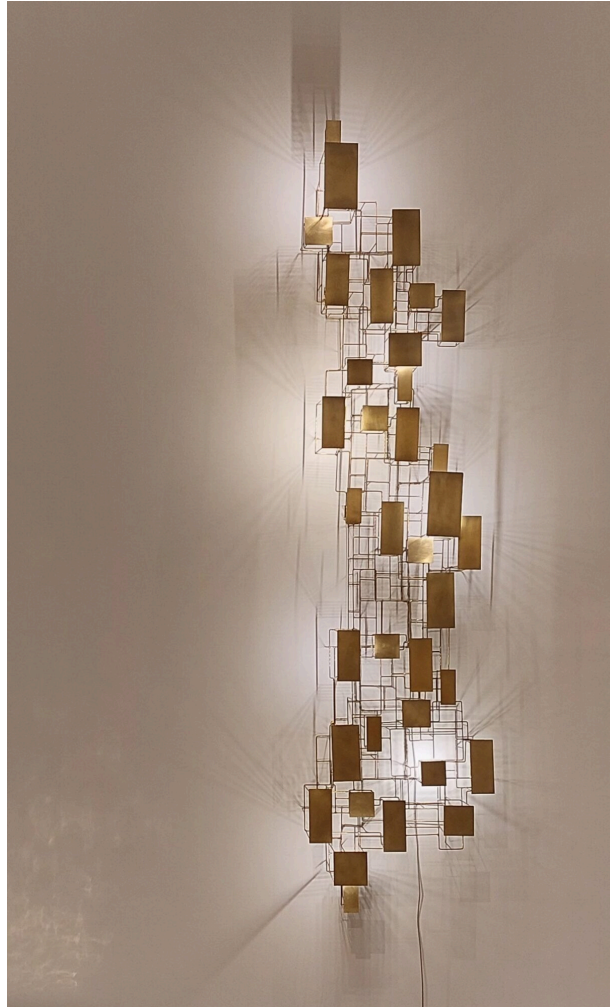

Glazed ceramic
One off

CM	H 38	L 24	P 11
IN	H 14.9	L 9.4	P 4.3

BENJAMIN POULANGES

ORIGINE VII

Céramiques / Ceramics
2022

Céramique émaillé
Pièce unique

Glazed ceramic
One off

CM	H 39	L 35
IN	H 15.3	L 13.7

BENJAMIN POULANGES

ORIGINE X

Céramiques / Ceramics
2022

Céramique émaillé

Glazed ceramic

CM	H 47	L 26
IN	H 18.5	L 10.2

ERIC DE DORMAEL

PILOTIS

Installations lumineuses / Light Installations
2017

Pièces uniques
Sculpture en laiton, LED

One of a kind
Brass sculpture, LED

CM	H 157	L 40	P 22
IN	H 61.8	L 15.7	P 8.6

PERRIN & PERRIN
PINTON

PLÉIADE

Tapis / Rugs
2022