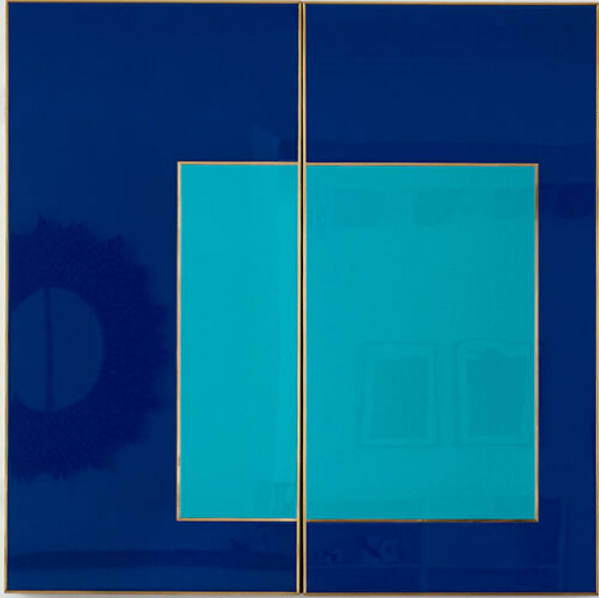

SUMMER VIBRATIONS

ETIENNE MOYAT

ABSTRACTION

Panneaux sculptés / Sculpted panels
2019

Pin douglas sculpté, finition nacrée

Sculpted douglas pine, mother of pearl finish

CM	H 219.5	L 318
IN	H 86.4	L 125.1

HERVE LANGLAIS

CANAPÉ MISS FRANK

Fauteuils - Canapés / Armchairs - Sofas
2019

Tissu chenillé

Chenillé fabric

CM	H 85	L 210	P 90
IN	H 33.4	L 82.6	P 35.4

PERRIN & PERRIN

ALTO

Sculptures
2021