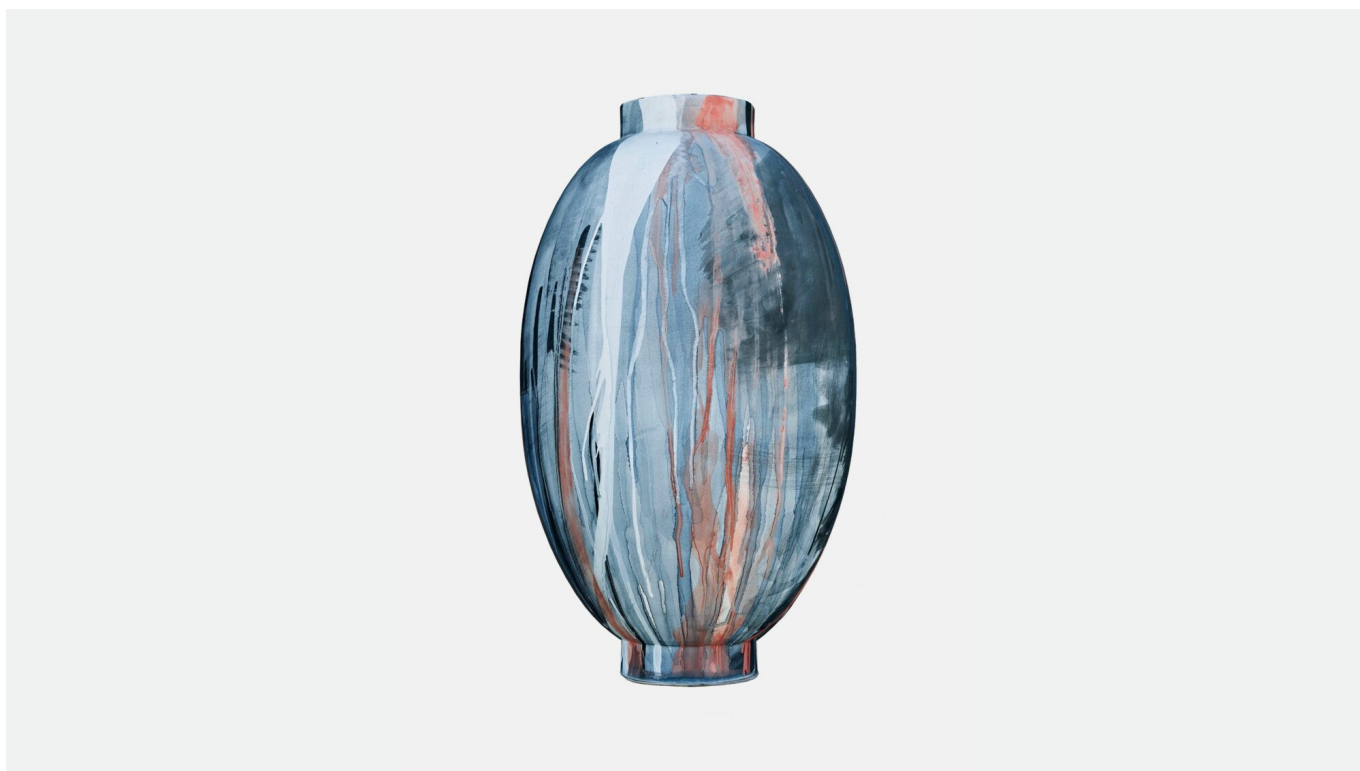

Ceramic and steel
One off

CM	H 40	L 40	P 40
IN	H 15.7	L 15.7	P 15.7

ORIGINE II

Céramiques / Ceramics
2022

Céramique émaillé
Pièce unique

Glazed ceramic
One off

CM	H 38	L 24	P 11
IN	H 14.9	L 9.4	P 4.3

BENJAMIN POULANGES