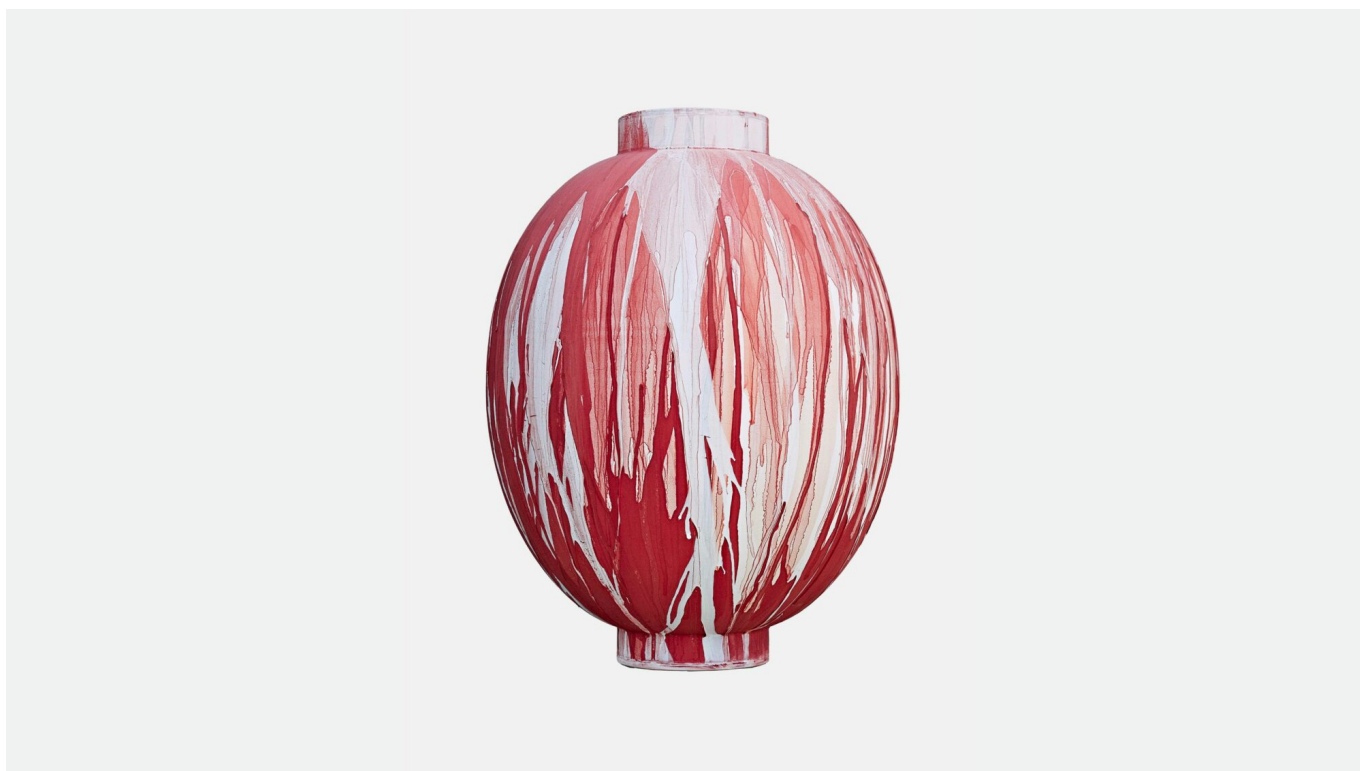

BENJAMIN POULANGES

ORIGINE IX

Céramiques / Ceramics
2022

Céramique
Pièce unique

Ceramic
One-off

CM	H 40	D 40
IN	H 23.6	D 15.7