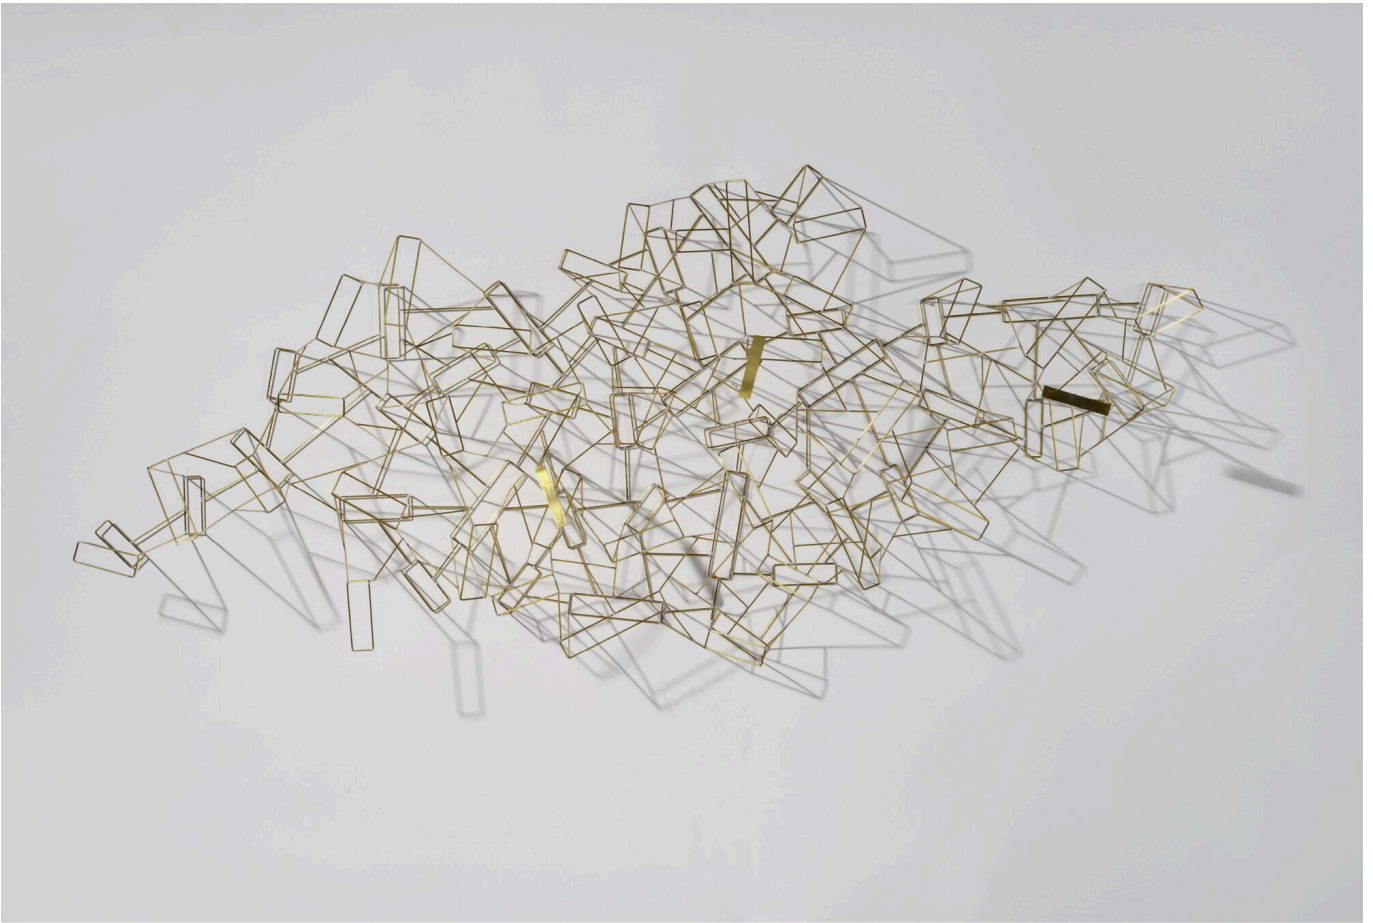

OSSATURE

Installations lumineuses / Light Installations
2015

Sculpture en laiton, LED
Pièces uniques

Brass sculpture LED
One off

CM	H 60	L 120
IN	H 23.6	L 47.2

5° 11

Installations

Sculptures en verre / Glass sculptures