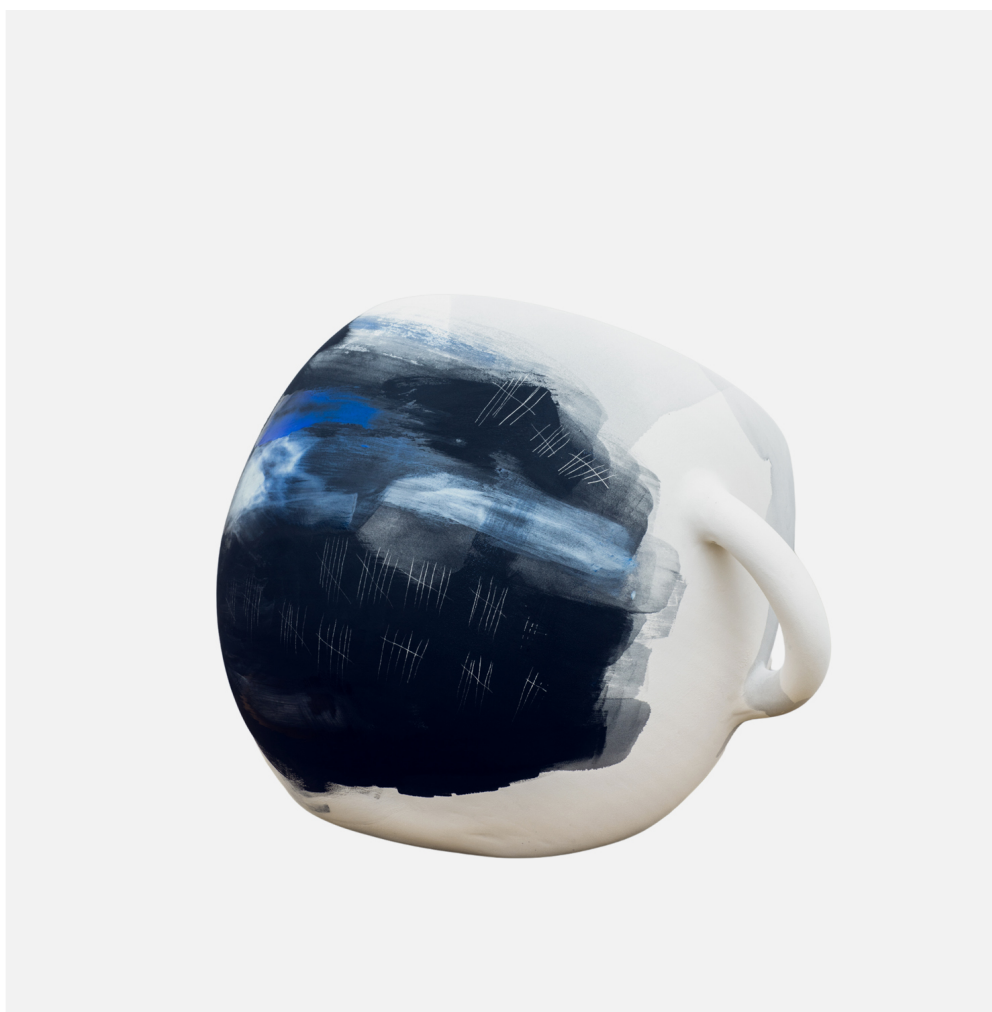

CM	H 52	L 28
IN	H 20.4	L 11

ULRIKA LILJEDAHL

IMMORTELLE

Installations
2023

Sculpture en crin de cheval
Pièce unique
H 388 cm

Horsehair sculpture
One off
H 152,75 in.

BENJAMIN POULANGES

ORAGE VII