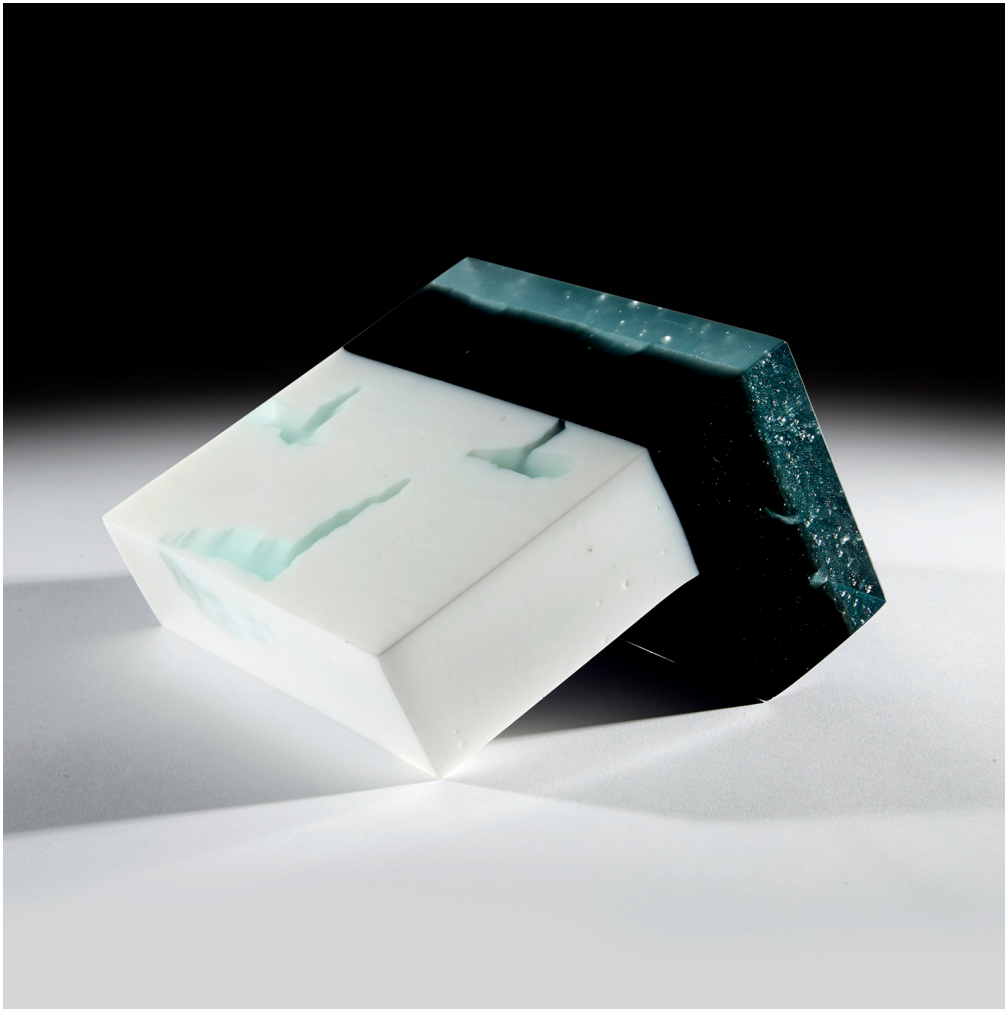

ENTRE CIEL & TERRE

Sculptures en verre / Glass sculptures
2018

Pièce unique
Sculpture en verre "Build in glass"

One off
Glass sculpture "Build in glass"

CM	H 14.7	L 18.3	P 24
IN	H 5.7	L 7.2	P 9.4