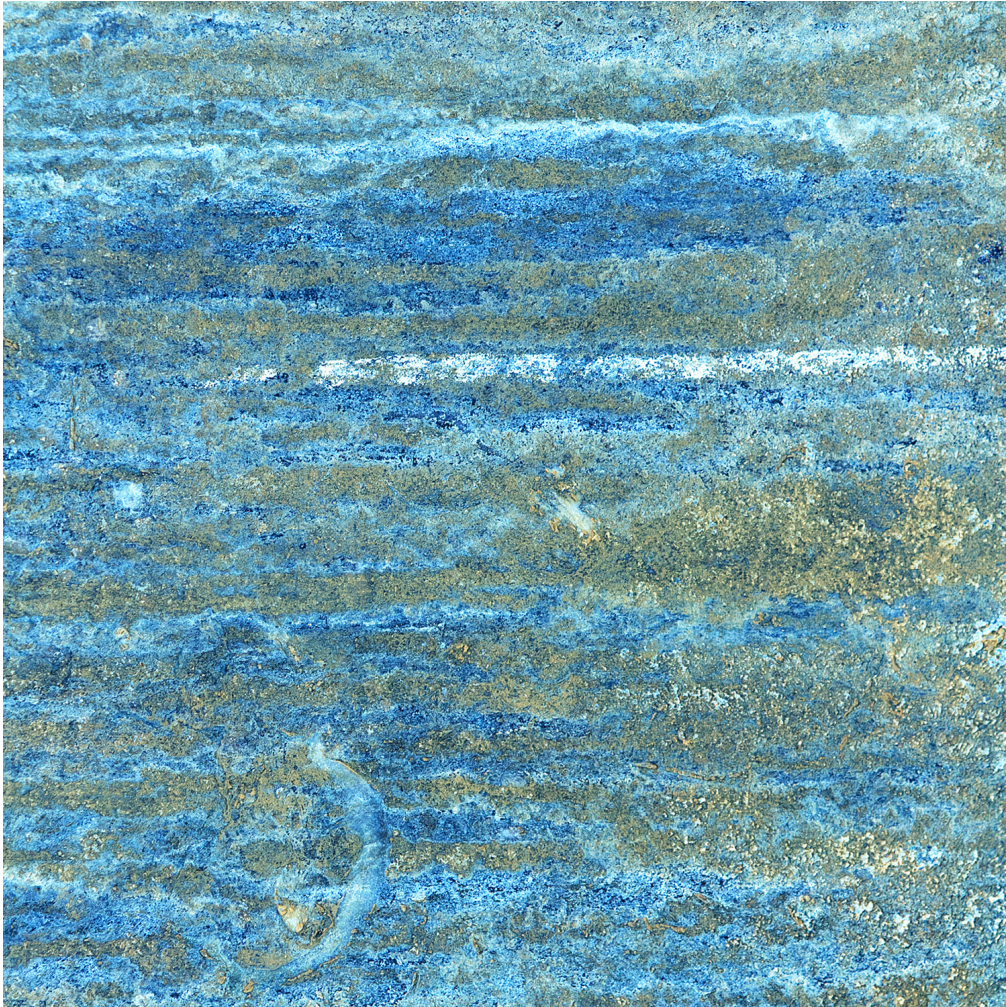

GARO MINASSIAN

SAMARCANDE

Photos

Aluminium brossé sur dibond 3 mm
Série numérotée

Brushed aluminum on dibond 3 mm
Numbered edition

CM	H 120	L 80
IN	H 47.2	L 31.5