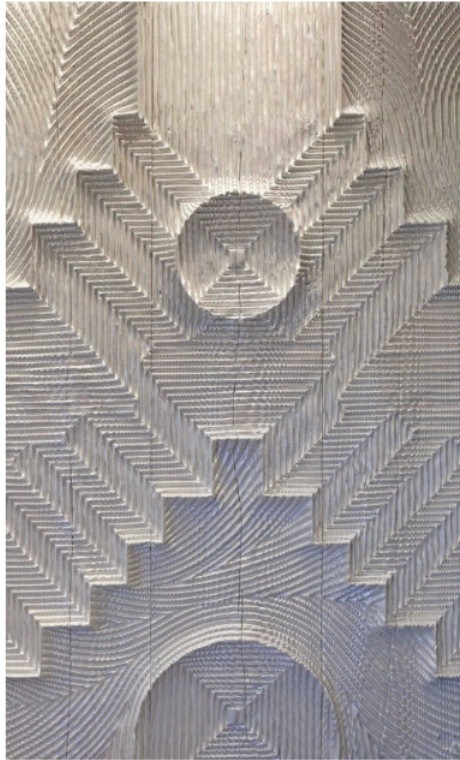

GIANLUCA PACCHIONI

CREMINO

Guéridons / Side tables
2019

Bronze, laiton, Onyx orange
Pièces unique

Bronze, brass, orange Onyx
One off

CM	H 45	L 37	P 37
IN	H 17.7	L 14.6	P 14.6

GIANLUCA PACCHIONI

CREMINO

Consoles
2017

Bronze coulé, laiton miroir, onyx orange
Pièce unique

Cast bronze, mirrored brass, orange onyx
One off

CM	H 85	L 87	P 32
IN	H 33.5	L 34.2	P 12.6

ETIENNE MOYAT

BABEL

Panneaux sculptés / Sculpted panels
2022