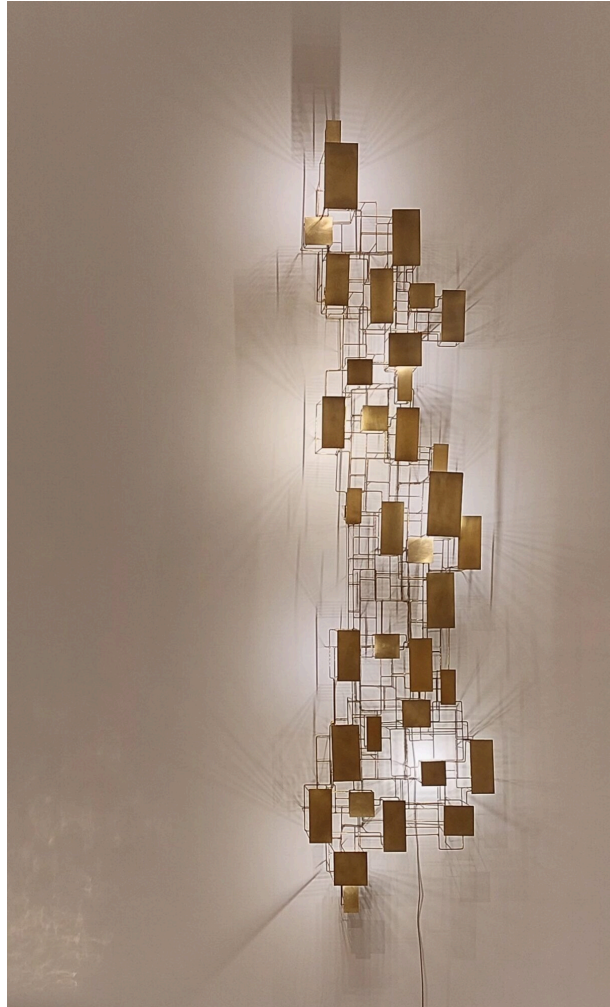

ERIC DE DORMAEL

PILOTIS

Installations lumineuses / Light Installations
2017

Pièces uniques
Sculpture en laiton, LED

One of a kind
Brass sculpture, LED

CM	H 157	L 40	P 22
IN	H 61.8	L 15.7	P 8.6