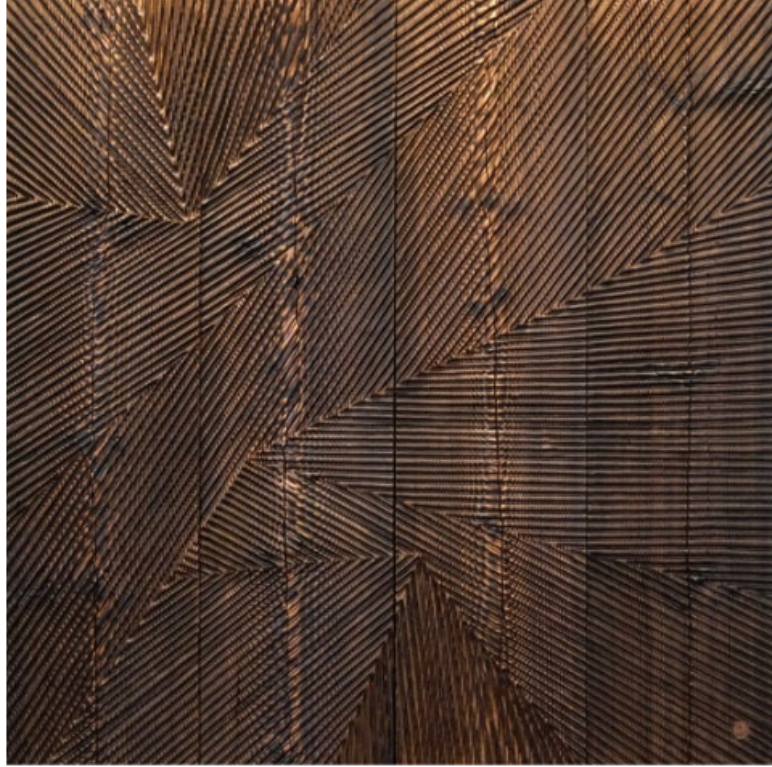

DUNES

Panneaux sculptés / Sculpted panels
2022

Pin Douglas

Douglas wood

CM	H 163	L 163
IN	H 64.1	L 64.1

ETIENNE MOYAT

KALÉIDOSCOPE

Panneaux sculptés / Sculpted panels
2022