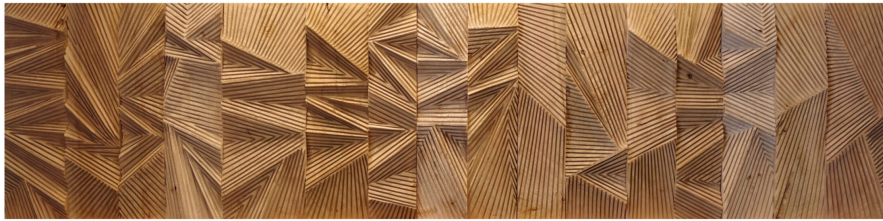

ETIENNE MOYAT

ZIG ZAG

Panneaux sculptés / Sculpted panels
2022

Chêne

Oak wood

CM	H 100	L 400
IN	H 39.3	L 157.4

ULRIKA LILJEDAHL

HALO OLIVINE