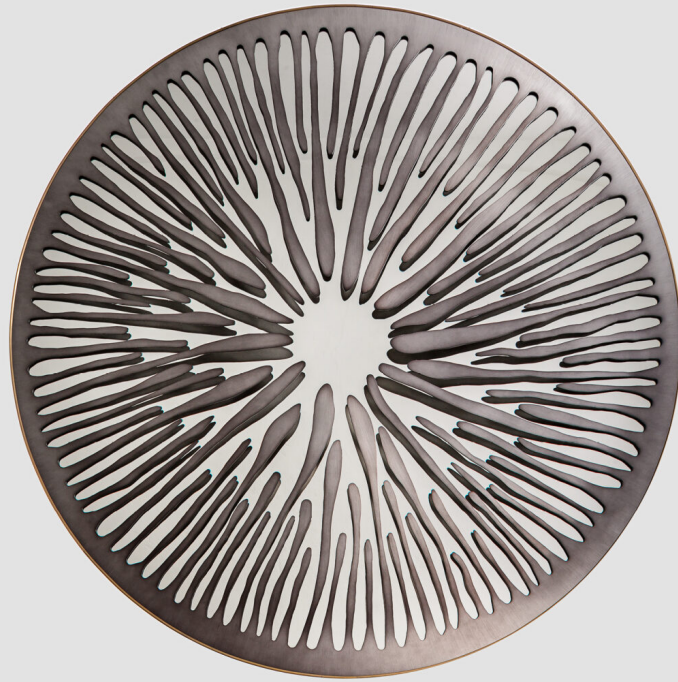

Guéridon : H 42 W 70 D 35 cm

Cast bronze, polished brass and rare onyx

One off

Console: H 33.4 L 34.2 D 15.7 in

Side table: H 16.5 L 25.1 D 15.7 in

GIANLUCA PACCHIONI

PUPIL SOFT GRAPHITE

Miroirs / Mirrors
2017