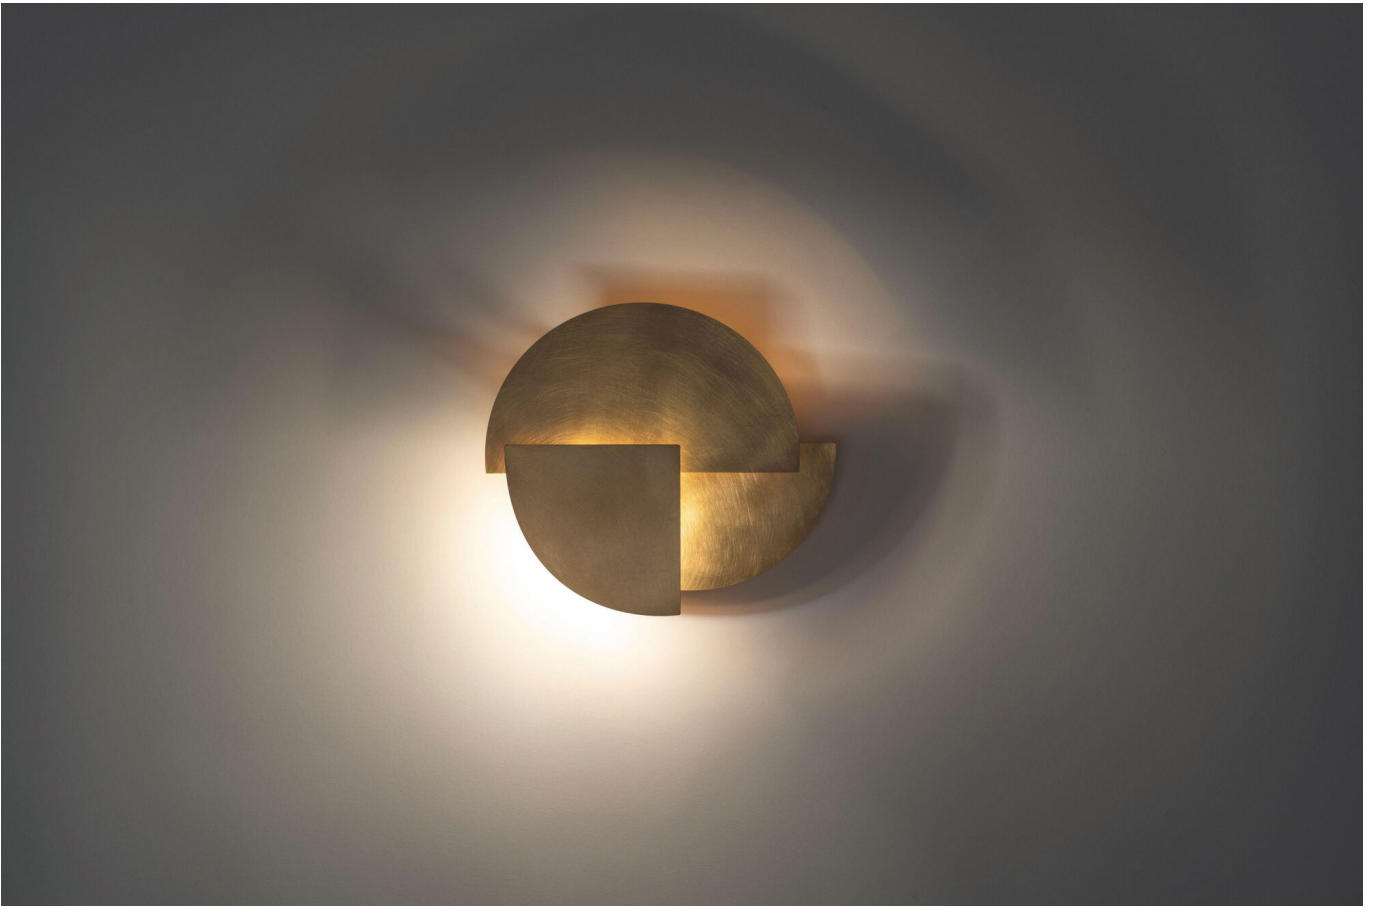

CANYON

Installations
2021

Sculpture en crin de cheval
Pièce unique

Horsehair sculpture
One off

CM	H 301	L
IN	H 118.5	

ERIC DE DORMAEL

CELEST

Luminaires / Lightings
2021

Laiton et LED

S : H 21 W 19 cm / H 8.2 W 7.4 in

M : H 28 L 31 cm / H 11 W 12.2 in

Brass and LED

S: H 21 W 19 cm / H 8.2 W 7.4 in

M: H 28 L 31 cm / H 11 W 12.2 in

JEAN-CHRISTOPHE MALAVAL

ATLANTIS