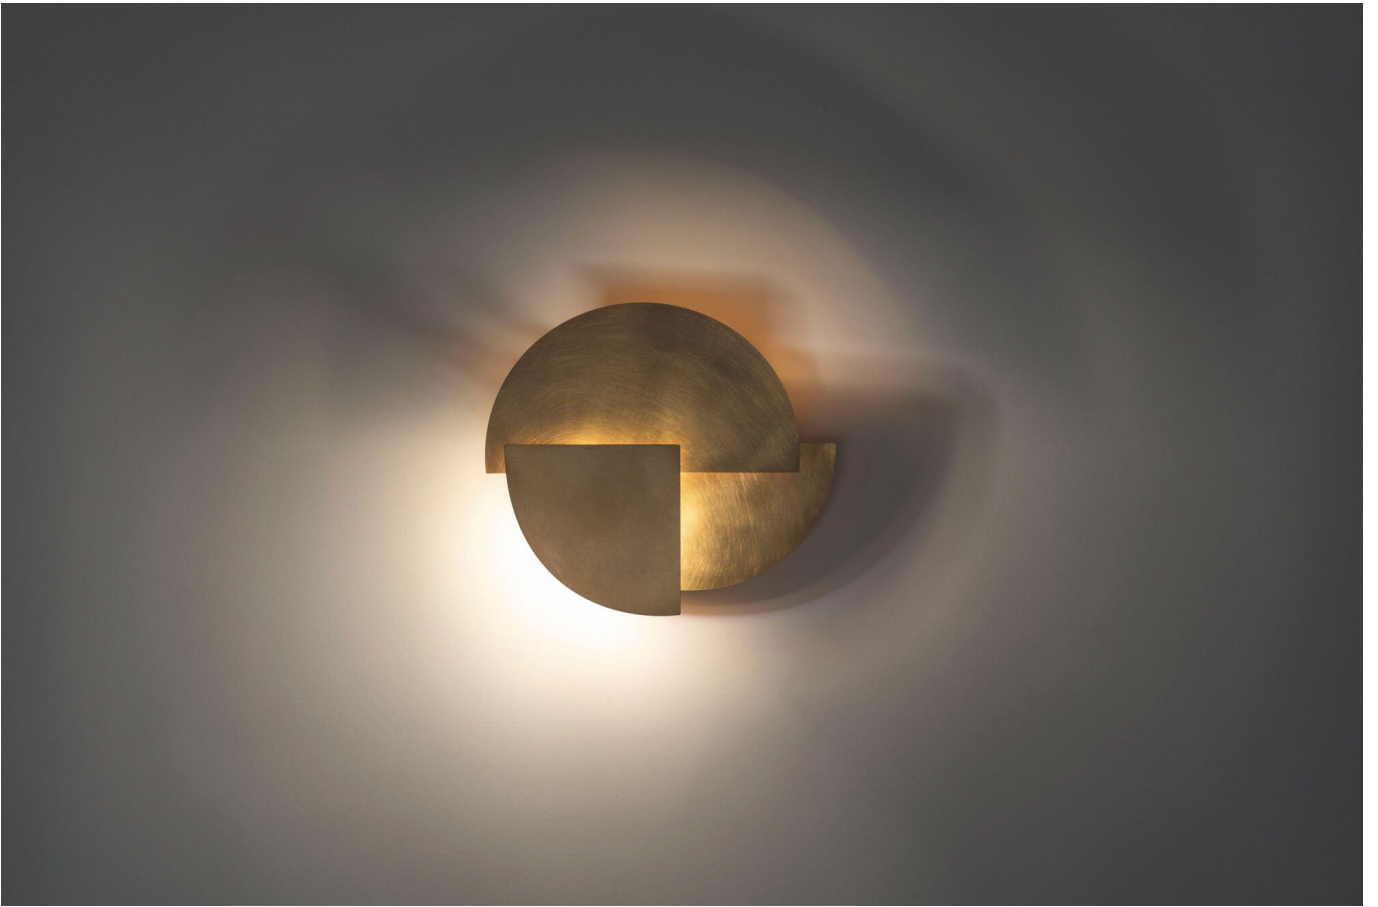

CANYON

Installations
2021

Sculpture en crin de cheval
Pièce unique

Horsehair sculpture
One off

CM	H 301	L
IN	H 118.5	

ERIC DE DORMAEL

CELEST

Luminaire / Lightings
2021

Laiton et LED

S : H 21 W 19 cm / H 8.2 W 7.4 in

M : H 28 L 31 cm / H 11 W 12.2 in

Brass and LED

S: H 21 W 19 cm / H 8.2 W 7.4 in

M: H 28 L 31 cm / H 11 W 12.2 in

JEAN-CHRISTOPHE MALAVAL

ATLANTIS