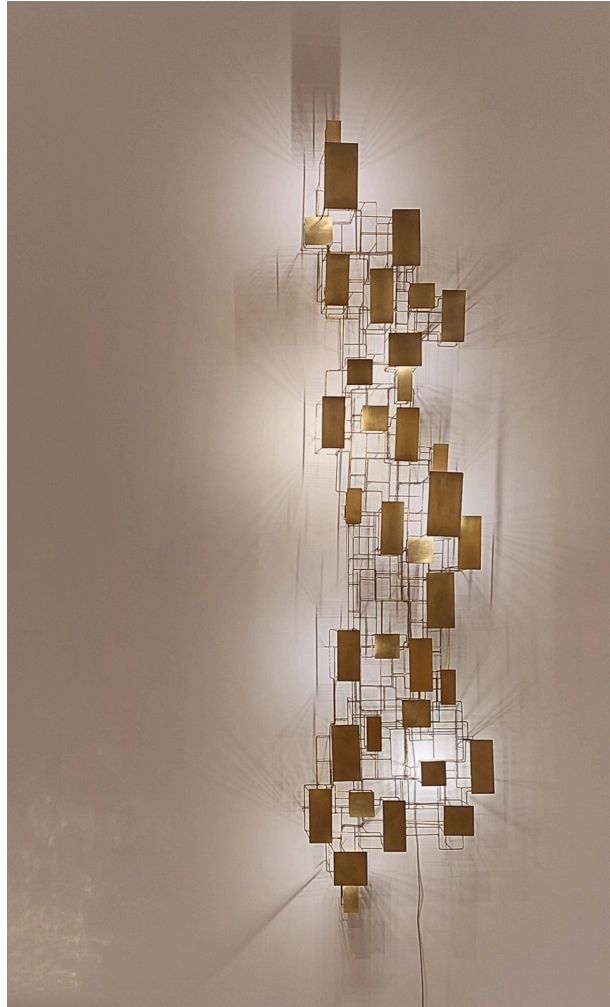

## ENTRE CIEL & TERRE

Sculptures en verre / Glass sculptures  
2018

Pièce unique  
Sculpture en verre "Build in glass"

One off  
Glass sculpture "Build in glass"

<b>CM</b>	H 14.7	L 18.3	P 24
<b>IN</b>	H 5.7	L 7.2	P 9.4

## **BOLERO**

Sculptures  
2021

Sculpture en bronze patiné  
Série Limitée a 8 pièces

Patinated bronze sculpture  
Limited edition 8 pieces

<b>CM</b>	H 22.5	L 19	P 7
<b>IN</b>	H 8.8	L 7.4	P 2.7

ERIC DE DORMAEL